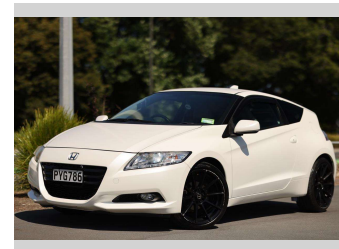

2010 Honda CR-Z IMA Hybrid

Purchase Price

$13,997

Includes GST, Registration & Licensing

Note: A Clean Car fee or rebate may apply to this vehicle

Finance may be available on this vehicle. Ask one of our friendly staff for more information.

finance
NOW

Gain peace of mind with Mechanical Breakdown Insurance. **Ask us how.**

Top features

None Listed

Body Style

3 door, Coupe

Odometer

144,039 km

Engine

1500 cc, Hybrid

Fuel Type

Petrol

Transmission

Auto

Wheels

-

VIN

7AT08GCLX23010169

Interior

Blue-Grey, Cloth

Safety

Based on 2023 VSRR rating

Reg No.

PYG786

Ext Colour

White

History

-

Seats

4 seats, Fabric

CO2 Emissions

★★★★☆

127 grams/km

Energy Economy

★★★★☆☆

Annual fuel cost of $2,080

5.3L per 100km

Cost per year is an estimate based on petrol price of $2.80 per litre and an average distance of 14000 km. Emissions and Energy Economy figures standardised to 3P WLTP.

Stock ID: 18035

Royale Cars & Motorcycles | Phone 07 846 6622 | Email sales@royalecars.co.nz
860 Te Rapa Road, Pukete, Hamilton 3288, New Zealand
www.royalecars.co.nz

★★★★★
4.78 | 113 reviews