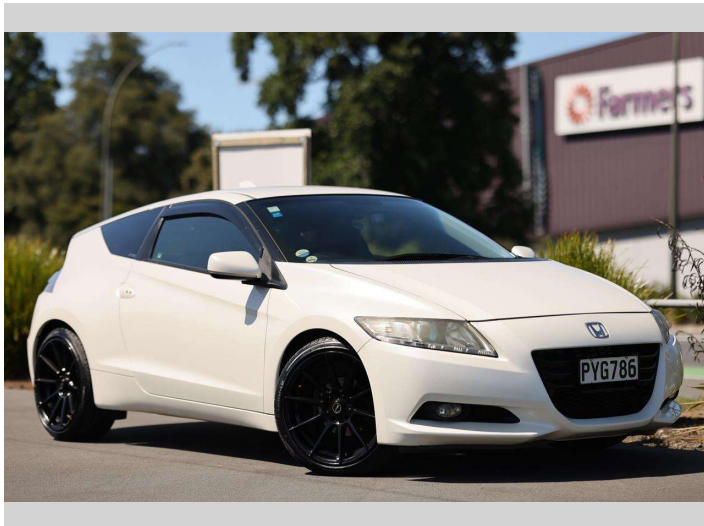

2010 Honda CR-Z IMA Hybrid

Purchase Price

\$13,997

Includes GST, Registration & Licensing

Note: A Clean Car fee or rebate may apply to this vehicle

Finance may be available on this vehicle. Ask one of our friendly staff for more information.

finance
NOW

Gain peace of mind with Mechanical Breakdown Insurance. **Ask us how.**

Top features

None Listed

Body Style

3 door, Coupe

Odometer

144,039 km

Engine

1500 cc, Hybrid

Fuel Type

Petrol

Transmission

Auto

Wheels

-

Ext Colour

White

History

-

Seats

4 seats, Fabric

CO2 Emissions

★★★★☆