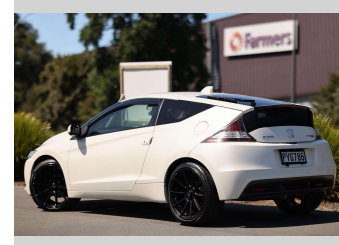

2010 Honda CR-Z IMA Hybrid

Purchase Price

$13,997

Includes GST, Registration & Licensing

Note: A Clean Car fee or rebate may apply to this vehicle

Finance may be available on this vehicle. Ask one of our friendly staff for more information.

finance
NOW

Gain peace of mind with Mechanical Breakdown Insurance. **Ask us how.**

Top features

None Listed

Body Style

3 door, Coupe

Odometer

144,039 km

Engine

1500 cc, Hybrid

Fuel Type

Petrol

Transmission

Auto

Wheels

-

VIN

7AT08GCLX23010169

Interior

Blue-Grey, Cloth

Safety

Based on 2023 VSRR rating

Reg No.

PYG786

Ext Colour

White

History

-

Seats

4 seats, Fabric

CO2 Emissions

★★★★☆

127 grams/km

Energy Economy

★★★★☆☆

Annual fuel cost of $2,080

5.3L per 100km

Cost per year is an estimate based on petrol price of $2.80 per litre and an average distance of 14000 km. Emissions and Energy Economy figures standardised to 3P WLTP.

Stock ID: 18035

Royale Cars & Motorcycles | Phone 07 846 6622 | Email sales@royalecars.co.nz
860 Te Rapa Road, Pukete, Hamilton 3288, New Zealand
www.royalecars.co.nz

★★★★★
4.78 | 113 reviews