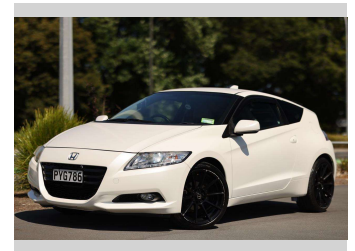

2010 Honda CR-Z IMA Hybrid

Purchase Price

\$11,997

Includes GST, Registration & Licensing

Finance may be available on this vehicle. Ask one of our friendly staff for more information.

finance
NOW

Gain peace of mind with Mechanical Breakdown Insurance. **Ask us how.**

Top features

None Listed

Body Style

3 door, Coupe

Odometer

144,039 km

Engine

1500 cc, Hybrid

Fuel Type

Petrol

Transmission

Auto

Wheels

-

VIN

7AT08GCLX23010169