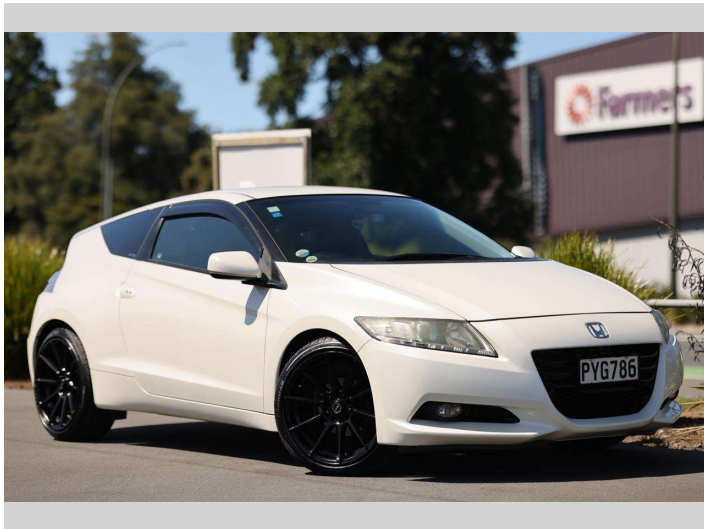

2010 Honda CR-Z IMA Hybrid

Purchase Price

\$11,997

Includes GST, Registration & Licensing

Finance may be available on this vehicle. Ask one of our friendly staff for more information.

finance
NOW

Gain peace of mind with Mechanical Breakdown Insurance. **Ask us how.**

Top features

None Listed

Body Style

3 door, Coupe

Odometer

144,039 km

Engine

1500 cc, Hybrid

Fuel Type

Petrol

Transmission

Auto

Wheels

-

VIN

7AT08GCLX23010169