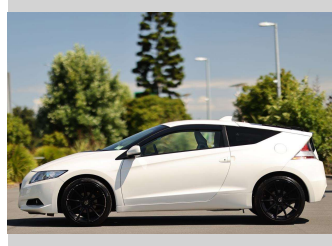

2010 Honda CR-Z IMA Hybrid

Purchase Price

$11,997

Includes GST, Registration & Licensing

Finance may be available on this vehicle. Ask one of our friendly staff for more information.

finance
NOW

Gain peace of mind with Mechanical Breakdown Insurance. **Ask us how.**

Top features

None Listed

Body Style

3 door, Coupe

Odometer

144,039 km

Engine

1500 cc, Hybrid

Fuel Type

Petrol

Transmission

Auto

Wheels

-

VIN

7AT08GCLX23010169

Interior

Blue-Grey, Fabric

Safety

Based on 2023 VSRR rating

Reg No.

PYG786

Ext Colour

White

History

-

Seats

4 seats, Fabric

CO2 Emissions

★★★★☆

127 grams/km

Energy Economy

★★★★☆☆

**Annual fuel cost of $2,080
5.3L per 100km**

Cost per year is an estimate based on petrol price of $2.80 per litre and an average distance of 14000 km. Emissions and Energy Economy figures standardised to 3P WLTP.

Stock ID: 18035

Royale Cars & Motorcycles | Phone 07 846 6622 | Email sales@royalecars.co.nz
860 Te Rapa Road, Pukete, Hamilton 3288, New Zealand
www.royalecars.co.nz

★★★★★
4.78 | 113 reviews