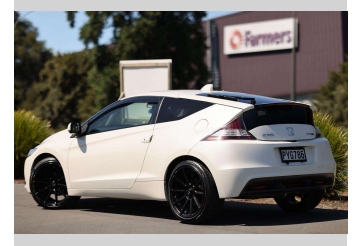

2010 Honda CR-Z IMA Hybrid

Purchase Price

\$11,997

Includes GST, Registration & Licensing

Finance may be available on this vehicle. Ask one of our friendly staff for more information.

finance
NOW

Gain peace of mind with Mechanical Breakdown Insurance. **Ask us how.**

Top features

None Listed

Body Style

3 door, Coupe

Odometer

144,039 km

Engine

1500 cc, Hybrid

Fuel Type

Petrol

Transmission

Auto

Wheels

-

VIN

7AT08GCLX23010169