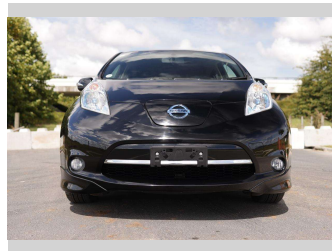

2013 Nissan Leaf X

Purchase Price **\$12,997**
Includes GST, Registration & Licensing

Finance may be available on this vehicle. Ask one of our friendly staff for more information.

Gain peace of mind with Mechanical Breakdown Insurance. **Ask us how.**

Body Style
5 door, Hatchback

Odometer
17,682 km

Engine
0 cc

Fuel Type
Electricity

Transmission
Auto

Wheels
-

VIN
7AT0DH8KX23063791

Interior
Slate

Safety

Based on 2023 VSRR rating

Reg No.
-

Ext Colour
Black

History
Ex-Overseas

Seats
5 seats

CO2 Emissions
★★★★☆
0 grams/km

Energy Economy
★★★★☆