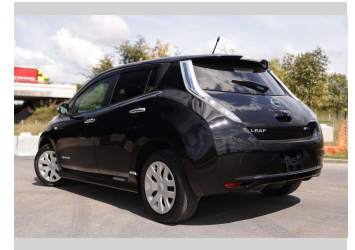

2013 Nissan Leaf X

Purchase Price **\$12,997**
Includes GST, Registration & Licensing

Finance may be available on this vehicle. Ask one of our friendly staff for more information.

Gain peace of mind with Mechanical Breakdown Insurance. **Ask us how.**

Body Style
5 door, Hatchback

Odometer
17,682 km

Engine
0 cc

Fuel Type
Electricity

Transmission
Auto

Wheels
-

VIN
7AT0DH8KX23063791

Interior
Slate