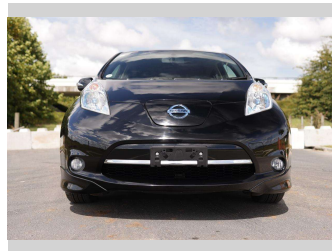

2013 Nissan Leaf X

Purchase Price

\$12,997

Includes GST, Registration & Licensing

Finance may be available on this vehicle. Ask one of our friendly staff for more information.

finance
NOW

Gain peace of mind with Mechanical Breakdown Insurance. **Ask us how.**

Body Style

5 door, Hatchback

Odometer

17,682 km

Engine

0 cc

Fuel Type

Electricity