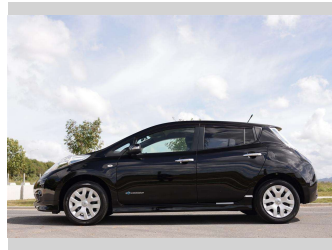

2013 Nissan Leaf X

Purchase Price

$12,997

Includes GST, Registration & Licensing

Finance may be available on this vehicle. Ask one of our friendly staff for more information.

finance
NOW

Gain peace of mind with Mechanical Breakdown Insurance. **Ask us how.**

Top features

- » ABS Brakes
- » Air Bag(s)
- » Air Conditioning
- » All Electrics
- » Digital Display
- » Electric Aerial
- » Electric Mirrors
- » Electric Mirrors
- » Electric Windows
- » Power Steering
- » Rear Wiper

Body Style

5 door, Hatchback

Odometer

17,682 km

Engine

0 cc

Fuel Type

Electricity

Transmission

Auto

Wheels

-

VIN

7AT0DH8KX23063791

Interior

Slate

Safety

Based on 2023 VSRR rating

Reg No.

-

Ext Colour

Black

History

Ex-Overseas

Seats

5 seats

CO2 Emissions

★★★★★☆☆

0 grams/km

Energy Economy

★★★★★☆☆

Annual fuel cost not available

Cost per year is an estimate based on electricity price of $0.27 per kWh and an average distance of 14000 km. Emissions and Energy Economy figures standardised to 3P WLTP.

Stock ID: 17208

Royale Cars & Motorcycles | Phone 07 846 6622 | Email sales@royalecars.co.nz
860 Te Rapa Road, Pukete, Hamilton 3288, New Zealand
www.royalecars.co.nz

★★★★★
4.78 | 113 reviews