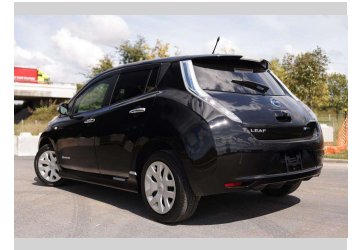

2013 Nissan Leaf X

Purchase Price

\$12,997

Includes GST, Registration & Licensing

Finance may be available on this vehicle. Ask one of our friendly staff for more information.

finance
NOW

Gain peace of mind with Mechanical Breakdown Insurance. **Ask us how.**

Body Style

5 door, Hatchback

Odometer

17,682 km

Engine

0 cc

Fuel Type

Electricity