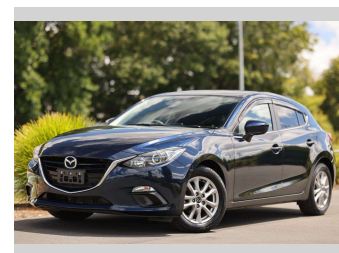

# 2014 Mazda Axela 15S

**Purchase Price** **\$17,997**

Includes GST  
Excludes on-road costs of \$350 Note: A Clean Car fee or rebate may apply to this vehicle

Finance may be available on this vehicle. Ask one of our friendly staff for more information.

Gain peace of mind with Mechanical Breakdown Insurance. Ask us how.

**Top features**

None Listed

**Body Style**  
5 door, Hatchback

**Odometer**  
53,102 km

**Engine**  
1500 cc, Internal Combustion

**Fuel Type**  
Petrol