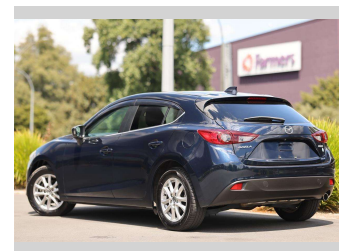

# 2014 Mazda Axela 15S

**Purchase Price** **\$17,997**

Includes GST  
Excludes on-road costs of \$350 Note: A Clean Car fee or rebate may apply to this vehicle

Finance may be available on this vehicle. Ask one of our friendly staff for more information.

Gain peace of mind with Mechanical Breakdown Insurance. Ask us how.

**Top features**

None Listed

**Body Style**  
5 door, Hatchback

**Odometer**  
53,102 km

**Engine**  
1500 cc, Internal Combustion

**Fuel Type**  
Petrol