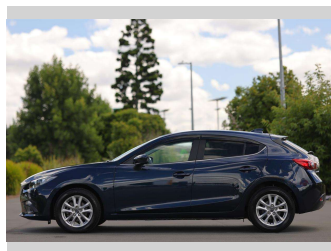

# 2014 Mazda Axela 15S

**Purchase Price** **\$17,997**

Includes GST  
Excludes on-road costs of \$350 Note: A Clean Car fee or rebate may apply to this vehicle

Finance may be available on this vehicle. Ask one of our friendly staff for more information.