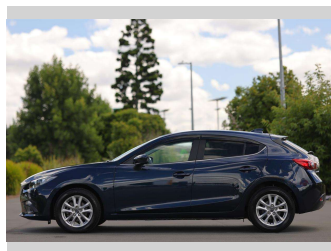

# 2014 Mazda Axela 15S

**Purchase Price** **\$17,997**

Includes GST  
Excludes on-road costs of \$350

Finance may be available on this vehicle. Ask one of our friendly staff for more information.

Gain peace of mind with Mechanical Breakdown Insurance. **Ask us how.**