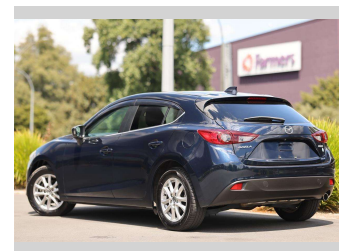

# 2014 Mazda Axela 15S

**Purchase Price** **\$17,997**

Includes GST  
Excludes on-road costs of \$350

Finance may be available on this vehicle. Ask one of our friendly staff for more information.

Gain peace of mind with Mechanical Breakdown Insurance. **Ask us how.**

**Top features**

None Listed

**Body Style**  
5 door, Hatchback

**Odometer**  
53,102 km

**Engine**  
1500 cc, Internal Combustion

**Fuel Type**  
Petrol

**Transmission**  
5-Speed Manual, 2WD

**Wheels**  
-