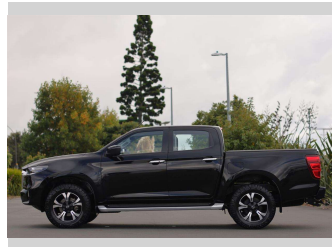

# 2021 Mazda BT-50

Purchase Price

**\$46,997**

Includes GST, Registration & Licensing

Finance may be available on this vehicle. Ask one of our friendly staff for more information.

finance  
**NOW**

Gain peace of mind with Mechanical Breakdown Insurance. **Ask us how.**