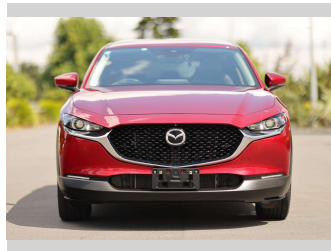

2020 Mazda CX-30 Skyactive G

Purchase Price

\$29,997

Includes GST
Excludes on-road costs of \$350

Finance may be available on this vehicle. Ask one of our friendly staff for more information.

finance
NOW

Gain peace of mind with Mechanical Breakdown Insurance. **Ask us how.**

Top features

None Listed

Body Style

5 door, RV-SUV

Odometer

26,000 km

Engine

2000 cc, Internal Combustion

Fuel Type

Petrol

Transmission

Auto, Front Wheel

Wheels

-

VIN

7AT0C14DX23107671