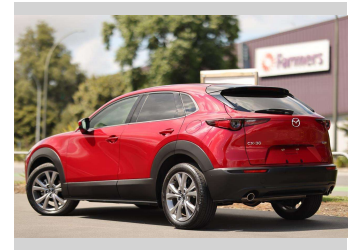

2020 Mazda CX-30 Skyactive G

Purchase Price

\$29,997

Includes GST
Excludes on-road costs of \$350

Finance may be available on this vehicle. Ask one of our friendly staff for more information.

finance
NOW

Gain peace of mind with Mechanical Breakdown Insurance. **Ask us how.**

Top features

None Listed

Body Style

5 door, RV-SUV

Odometer

26,000 km

Engine

2000 cc, Internal Combustion

Fuel Type

Petrol

Transmission

Auto, Front Wheel

Wheels

-

VIN

7AT0C14DX23107671