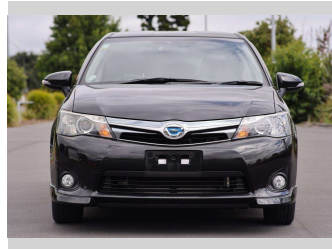

# 2014 Toyota Corolla Fielder

Purchase Price

**\$18,997**

Includes GST  
Excludes on-road costs of \$350

Finance may be available on this vehicle. Ask one of our friendly staff for more information.

finance  
**NOW**

## Top features

None Listed

Body Style

**5 door, Station Wagon**

Odometer

**82,820 km**

Engine

**1500 cc, Hybrid**

Fuel Type

**Petrol**

Transmission

**Auto**

Wheels

-

VIN

**7AT0H607X23074201**