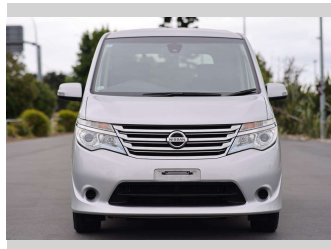

2015 Nissan Serena 20X

Purchase Price **\$15,997**

Includes GST
Excludes on-road costs of \$350 Note: A Clean Car fee/rebate does not apply to this vehicle

Finance may be available on this vehicle. Ask one of our friendly staff for more information.

Gain peace of mind with Mechanical Breakdown Insurance. **Ask us how.**

Top features

None Listed

Body Style
Van

Odometer
100,451 km

Engine
2000 cc, Hybrid

Fuel Type
Electricity

Transmission
Auto