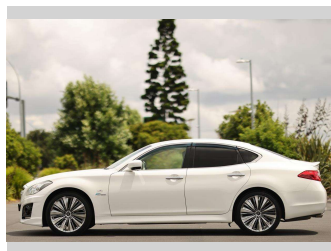

2014 Nissan Fuga 350 GT Hybrid

Purchase Price **\$15,997**
Includes GST, Registration & Licensing

Finance may be available on this vehicle. Ask one of our friendly staff for more information.

Gain peace of mind with Mechanical Breakdown Insurance. **Ask us how.**

Top features
None Listed

Body Style
5 door, Sedan

Odometer
134,244 km

Engine
3500 cc, Hybrid

Fuel Type
Petrol

Transmission
Auto

Wheels
-

VIN
7AT0DH8GX23701320

Interior
Beige, Leather

Safety

Based on 2023 VSRR rating

Reg No.
-

Ext Colour
White

History
-

Seats
5 seats, Leather

CO2 Emissions
★★★★☆
150 grams/km