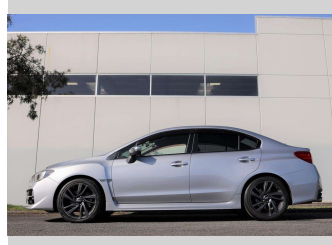

# 2014 Subaru WRX S4

**Purchase Price** **\$24,997**

Includes GST  
Excludes on-road costs of \$350

Finance may be available on this vehicle. Ask one of our friendly staff for more information.

Gain peace of mind with Mechanical Breakdown Insurance. **Ask us how.**