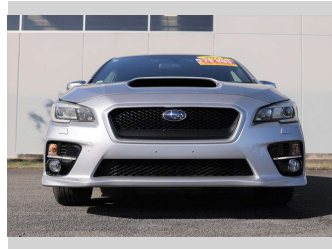

# 2014 Subaru WRX S4

**Purchase Price** **\$24,997**

Includes GST  
Excludes on-road costs of \$350

Finance may be available on this vehicle. Ask one of our friendly staff for more information.

Gain peace of mind with Mechanical Breakdown Insurance. **Ask us how.**

Body Style  
**5 door, Hatchback**

Odometer  
**64,649 km**

Engine  
**2000 cc**

Fuel Type  
**Petrol**

Transmission  
**Auto**

Wheels  
-

VIN  
-

Interior  
**Slate**