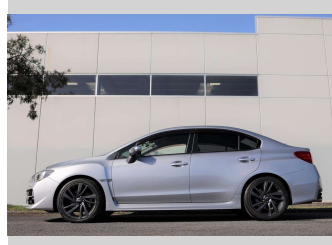

2014 Subaru WRX S4

Purchase Price **\$24,997**

Includes GST
Excludes on-road costs of \$350

Finance may be available on this vehicle. Ask one of our friendly staff for more information.

Gain peace of mind with Mechanical Breakdown Insurance. **Ask us how.**