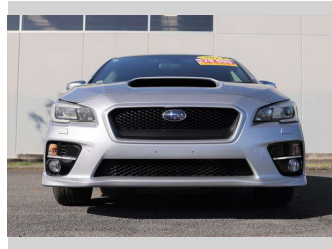

2014 Subaru WRX S4

Purchase Price **\$24,997**

Includes GST
Excludes on-road costs of \$350

Finance may be available on this vehicle. Ask one of our friendly staff for more information.

Gain peace of mind with Mechanical Breakdown Insurance. **Ask us how.**

Body Style
5 door, Hatchback

Odometer
64,649 km

Engine
2000 cc

Fuel Type
Petrol

Transmission
Auto

Wheels
-

VIN
-

Interior
Slate