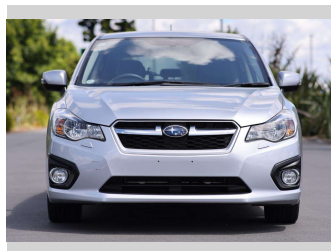

# 2014 Subaru Impreza 2.0i

**Purchase Price** **\$15,997**

Includes GST  
Excludes on-road costs of \$350 Note: A Clean Car fee/rebate does not apply to this vehicle

Finance may be available on this vehicle. Ask one of our friendly staff for more information.

Gain peace of mind with Mechanical Breakdown Insurance. **Ask us how.**

**Top features**

None Listed

**Body Style**  
5 door, Hatchback

**Odometer**  
27,546 km

**Engine**  
2000 cc, Internal Combustion

**Fuel Type**  
Petrol

**Transmission**  
Auto

**Wheels**  
-

**VIN**  
7AT0GF09X23013329

**Interior**  
Black, Leather

**Safety**

Based on 2023 UCSR rating for 12-16 models

**Reg No.**  
-

**Ext Colour**  
Grey