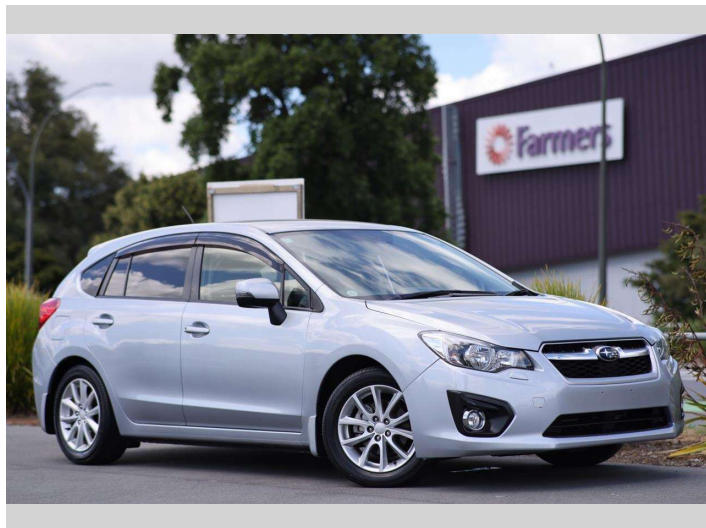

# 2014 Subaru Impreza 2.0i

**Purchase Price** **\$15,997**

Includes GST  
Excludes on-road costs of \$350 Note: A Clean Car fee/rebate does not apply to this vehicle

Finance may be available on this vehicle. Ask one of our friendly staff for more information.

Gain peace of mind with Mechanical Breakdown Insurance. **Ask us how.**

**Top features**

None Listed

**Body Style**  
5 door, Hatchback

**Odometer**  
27,546 km

**Engine**  
2000 cc, Internal Combustion

**Fuel Type**  
Petrol

**Transmission**  
Auto

**Wheels**  
-

**VIN**  
7AT0GF09X23013329

**Interior**  
Black, Leather

**Safety**

Based on 2023 UCSR rating for 12-16 models

**Reg No.**  
-

**Ext Colour**  
Grey