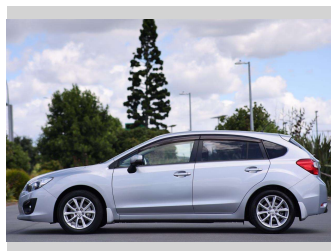

# 2014 Subaru Impreza 2.0i

**Purchase Price** **\$15,997**

Includes GST  
Excludes on-road costs of \$350 Note: A Clean Car fee/rebate does not apply to this vehicle

Finance may be available on this vehicle. Ask one of our friendly staff for more information.