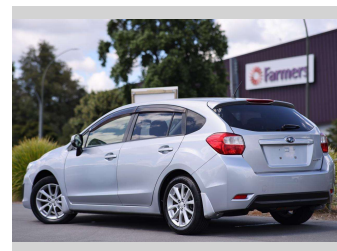

# 2014 Subaru Impreza 2.0i

**Purchase Price** **\$15,997**

Includes GST  
Excludes on-road costs of \$350 Note: A Clean Car fee/rebate does not apply to this vehicle

Finance may be available on this vehicle. Ask one of our friendly staff for more information.

Gain peace of mind with Mechanical Breakdown Insurance. **Ask us how.**

**Top features**

None Listed

**Body Style**  
5 door, Hatchback

**Odometer**  
27,546 km

**Engine**  
2000 cc, Internal Combustion

**Fuel Type**  
Petrol

**Transmission**  
Auto

**Wheels**  
-

**VIN**  
7AT0GF09X23013329

**Interior**  
Black, Leather

**Safety**

Based on 2023 UCSR rating for 12-16 models

**Reg No.**  
-

**Ext Colour**  
Grey