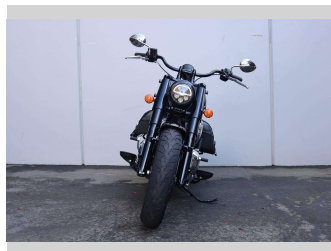

2022 Indian Super Chief

Purchase Price **\$29,997**

Includes GST, Registration & Licensing Note: A Clean Car fee/rebate does not apply to this vehicle

Finance may be available on this vehicle. Ask one of our friendly staff for more information.

Gain peace of mind with Mechanical Breakdown Insurance. **Ask us how.**

Top features

- » ABS Brakes
- » Cruise Control
- » GPS
- » Performance Exhaust

Body Style
Road Cruiser

Odometer
4,154 km

Engine
1890 cc, Internal Combustion