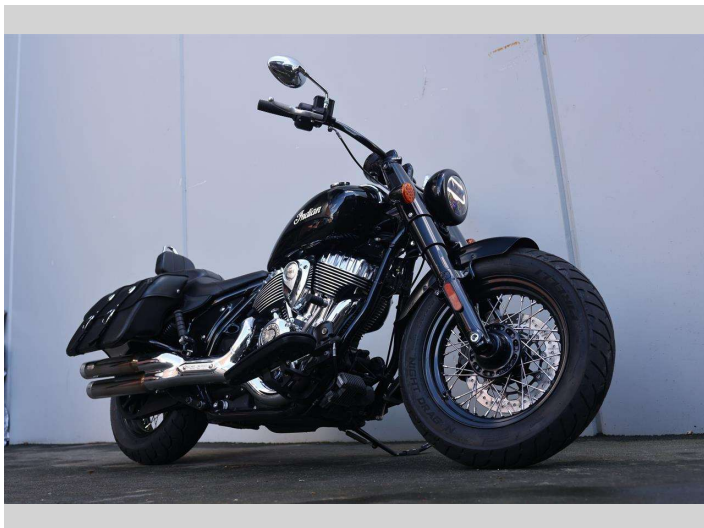

2022 Indian Super Chief

Purchase Price **\$29,997**

Includes GST, Registration & Licensing Note: A Clean Car fee/rebate does not apply to this vehicle

Finance may be available on this vehicle. Ask one of our friendly staff for more information.

Gain peace of mind with Mechanical Breakdown Insurance. **Ask us how.**

Top features

- » ABS Brakes
- » Cruise Control
- » GPS
- » Performance Exhaust

Body Style
Road Cruiser

Odometer
4,154 km

Engine
1890 cc, Internal Combustion

Fuel Type
Petrol

Transmission
Manual

Wheels
-

VIN
-

Interior
N/A

Safety
N/A

Reg No.
C7PAF

Ext Colour
Black