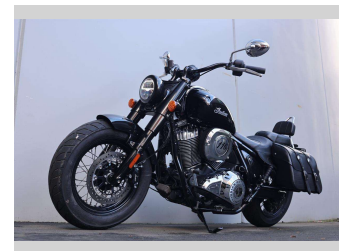

2022 Indian Super Chief

Purchase Price **\$29,997**

Includes GST, Registration & Licensing Note: A Clean Car fee/rebate does not apply to this vehicle

Finance may be available on this vehicle. Ask one of our friendly staff for more information.

Gain peace of mind with Mechanical Breakdown Insurance. **Ask us how.**

Top features

- » ABS Brakes
- » Cruise Control
- » GPS
- » Performance Exhaust

Body Style
Road Cruiser

Odometer
4,154 km

Engine
1890 cc, Internal Combustion