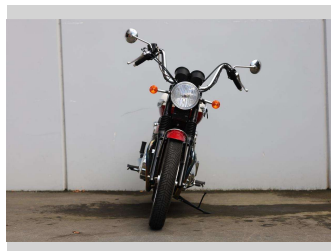

2012 Triumph Bonneville T100

Purchase Price **$12,997**
Includes GST, Registration & Licensing Note: A Clean Car fee/rebate does not apply to this vehicle

Finance may be available on this vehicle. Ask one of our friendly staff for more information.

Gain peace of mind with Mechanical Breakdown Insurance. **Ask us how.**

Top features
None Listed

Body Style
Motorbike - Road Cruiser

Odometer
6,458 km

Engine
865 cc

Fuel Type
-

Transmission
-

Wheels
-

VIN
SMTTJ9157GD564221

Interior
N/A

Safety
N/A

Reg No.
A7MDC

Ext Colour
Red

History
-

Seats
N/A

CO2 Emissions
★/★ ★★☆☆

Energy Economy
☆☆☆☆☆☆

Annual fuel cost not available

Energy Consumption unknown. Emissions and Energy Economy figures standardised to 3P WLTP.

Stock ID: 17914

Royale Cars & Motorcycles | Phone 07 846 6622 | Email finance@royalecars.co.nz
860 Te Rapa Road, Pukete, Hamilton 3200, New Zealand
www.royalecars.co.nz