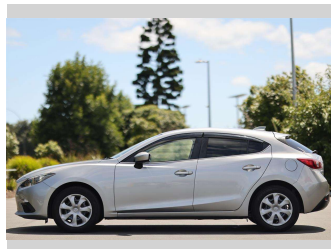

# 2014 Mazda Axela 15S

**Purchase Price** **\$17,997**

Includes GST  
Excludes on-road costs of \$350

Finance may be available on this vehicle. Ask one of our friendly staff for more information.

Gain peace of mind with Mechanical Breakdown Insurance. **Ask us how.**

**Top features**

None Listed

Body Style  
**5 door, Hatchback**

Odometer  
**47,072 km**

Engine  
**1500 cc, Internal Combustion**

Fuel Type  
**Petrol**

Transmission  
**5-Speed Manual, Front Wheel**

Wheels  
-