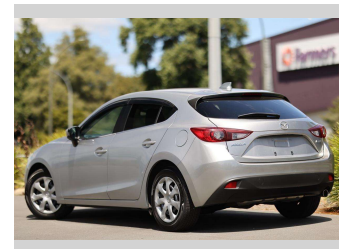

# 2014 Mazda Axela 15S

**Purchase Price** **\$17,997**

Includes GST  
Excludes on-road costs of \$350

Finance may be available on this vehicle. Ask one of our friendly staff for more information.

Gain peace of mind with Mechanical Breakdown Insurance. **Ask us how.**

**Top features**

None Listed

Body Style  
**5 door, Hatchback**

Odometer  
**47,072 km**

Engine  
**1500 cc, Internal Combustion**

Fuel Type  
**Petrol**

Transmission  
**5-Speed Manual, Front Wheel**

Wheels  
-