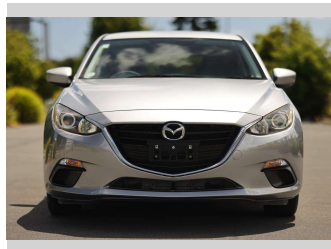

# 2014 Mazda Axela 15S

**Purchase Price** **\$17,997**

Includes GST  
Excludes on-road costs of \$350

Finance may be available on this vehicle. Ask one of our friendly staff for more information.

Gain peace of mind with Mechanical Breakdown Insurance. **Ask us how.**

**Top features**

None Listed

Body Style  
**5 door, Hatchback**

Odometer  
**47,072 km**

Engine  
**1500 cc, Internal Combustion**

Fuel Type  
**Petrol**

Transmission  
**5-Speed Manual, Front Wheel**

Wheels  
-