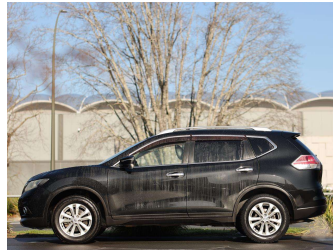

2014 Nissan X-Trail

Purchase Price **\$21,997**

Includes GST
Excludes on-road costs of \$350

Finance may be available on this vehicle. Ask one of our friendly staff for more information.

Gain peace of mind with Mechanical Breakdown Insurance. **Ask us how.**

Top features

None Listed

Body Style
5 door, RV-SUV

Odometer
76,640 km

Engine
2000 cc, Internal Combustion

Fuel Type
Petrol

Transmission
Auto, 2WD

Wheels
-