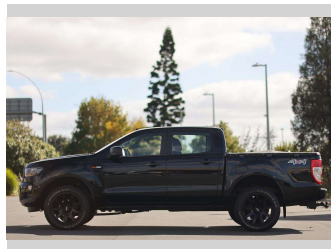

2017 Ford Ranger XI Double Cab W/S

Purchase Price

\$34,997

Includes GST, Registration & Licensing

Finance may be available on this vehicle. Ask one of our friendly staff for more information.

finance
NOW

Gain peace of mind with Mechanical Breakdown Insurance. **Ask us how.**

Top features

» All Electrics

Body Style

4 door, Ute

Odometer

166,223 km

Engine

3200 cc, Internal Combustion