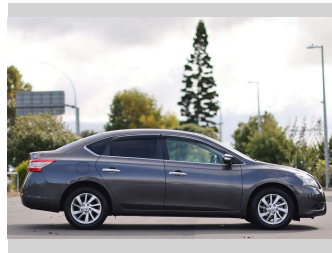

2012 Nissan Sylphy

Purchase Price

\$13,997

Includes GST
Excludes on-road costs of \$350

Finance may be available on this vehicle. Ask one of our friendly staff for more information.

Gain peace of mind with Mechanical Breakdown Insurance. **Ask us how.**