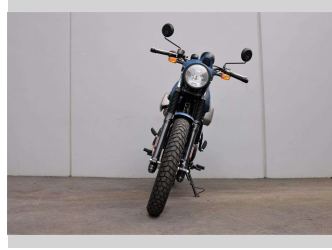

2024 Royal Enfield Scram

Purchase Price

$8,390

Includes GST
Excludes on-road costs of $750

Note: A Clean Car fee/rebate does not apply to this vehicle

Finance may be available on this vehicle. Ask one of our friendly staff for more information.

finance
NOW

Gain peace of mind with Mechanical Breakdown Insurance. **Ask us how.**

Top features

None Listed

Body Style

Motorbike - Road Sports

Odometer

-

Engine

411 cc

Fuel Type

Petrol

Transmission

-

Wheels

-

VIN

ME3DMEPT5NK002558

Interior

N/A

Safety

N/A

Reg No.

-

Ext Colour

Blue

History

Brand New

Seats

N/A

CO2 Emissions

N/A

Energy Economy

N/A

Stock ID: 16879

Royale Cars & Motorcycles | Phone 07 846 6622 | Email
finance@royalecars.co.nz
860 Te Rapa Road, Pukete, Hamilton 3200, New Zealand
www.royalecars.co.nz