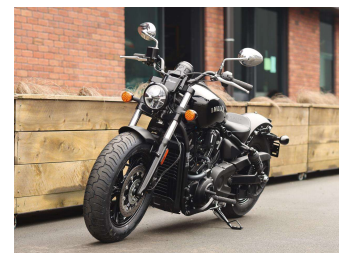

2026 Indian Scout Sixty

Purchase Price **\$22,995**

Includes GST
Excludes on-road costs of \$750

Finance may be available on this vehicle. Ask one of our friendly staff for more information.

Gain peace of mind with Mechanical Breakdown Insurance. **Ask us how.**

Top features

- » ABS Brakes
- » Cruise Control
- » EFI
- » Liquid-cooled

Body Style
Motorbike - Road Cruiser

Odometer
-

Engine
1000 cc, Internal Combustion

Fuel Type
Petrol

Transmission
5 Speed Manual, Belt Drive