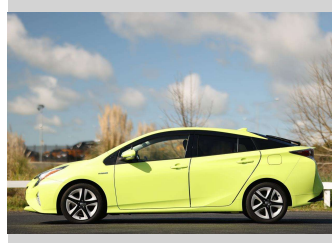

2016 Toyota Prius

Purchase Price

$23,997

Includes GST, Registration & Licensing

Note: A Clean Car fee/rebate does not apply to this vehicle

Finance may be available on this vehicle. Ask one of our friendly staff for more information.

finance
NOW

Gain peace of mind with Mechanical Breakdown Insurance. **Ask us how.**

Top features

» All Electrics

Body Style

5 door, Sedan

Odometer

56,920 km

Engine

1800 cc

Fuel Type

Petrol

Transmission

Auto

Wheels

-

VIN

7AT0H637X23028343

Interior

Black, Leather

Safety

Based on 2023 VSRR rating

Reg No.

-

Ext Colour

Yellow

History

-

Seats

5 seats, Leather

CO2 Emissions

★★★★★☆☆

85 grams/km

Energy Economy

★★★★★☆☆

Annual fuel cost of $1,410

3.6L per 100km

Cost per year is an estimate based on petrol price of $2.80 per litre and an average distance of 14000 km. Emissions and Energy Economy figures standardised to 3P WLTP.

Stock ID: 17667

Royale Cars & Motorcycles | Phone 07 846 6622 | Email sales@royalecars.co.nz
860 Te Rapa Road, Pukete, Hamilton 3288, New Zealand
www.royalecars.co.nz

★★★★★
4.78 | 113 reviews