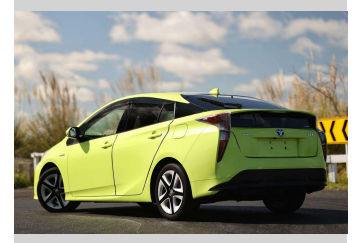

2016 Toyota Prius

Purchase Price

$23,997

Includes GST, Registration & Licensing

Note: A Clean Car fee/rebate does not apply to this vehicle

Finance may be available on this vehicle. Ask one of our friendly staff for more information.

finance
NOW

Gain peace of mind with Mechanical Breakdown Insurance. **Ask us how.**

Top features

» All Electrics

Body Style

5 door, Sedan

Odometer

56,920 km

Engine

1800 cc

Fuel Type

Petrol

Transmission

Auto

Wheels

-

VIN

7AT0H637X23028343

Interior

Black, Leather

Safety

Based on 2023 VSRR rating

Reg No.

-

Ext Colour

Yellow

History

-

Seats

5 seats, Leather

CO2 Emissions

★★★★★☆☆

85 grams/km

Energy Economy

★★★★★☆☆

Annual fuel cost of $1,410

3.6L per 100km

Cost per year is an estimate based on petrol price of $2.80 per litre and an average distance of 14000 km. Emissions and Energy Economy figures standardised to 3P WLTP.

Stock ID: 17667

Royale Cars & Motorcycles | Phone 07 846 6622 | Email sales@royalecars.co.nz
860 Te Rapa Road, Pukete, Hamilton 3288, New Zealand
www.royalecars.co.nz

★★★★★
4.78 | 113 reviews