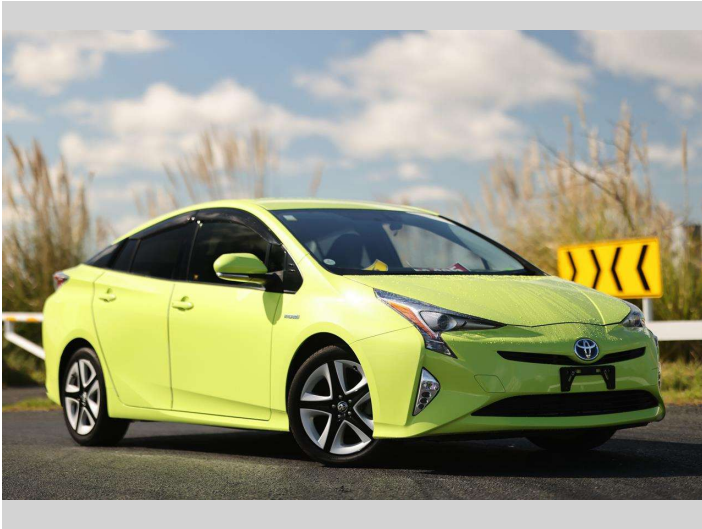

2016 Toyota Prius

Purchase Price

$23,997

Includes GST, Registration & Licensing

Note: A Clean Car fee/rebate does not apply to this vehicle

Finance may be available on this vehicle. Ask one of our friendly staff for more information.

finance
NOW

Gain peace of mind with Mechanical Breakdown Insurance. **Ask us how.**

Top features

» All Electrics

Body Style

5 door, Sedan

Odometer

56,920 km

Engine

1800 cc

Fuel Type

Petrol

Transmission

Auto

Wheels

-

VIN

7AT0H637X23028343

Interior

Black, Leather

Safety

Based on 2023 VSRR rating

Reg No.

-

Ext Colour

Yellow

History

-

Seats

5 seats, Leather

CO2 Emissions

★★★★★☆☆

85 grams/km

Energy Economy

★★★★★☆☆

Annual fuel cost of $1,410

3.6L per 100km

Cost per year is an estimate based on petrol price of $2.80 per litre and an average distance of 14000 km. Emissions and Energy Economy figures standardised to 3P WLTP.

Stock ID: 17667

Royale Cars & Motorcycles | Phone 07 846 6622 | Email sales@royalecars.co.nz
860 Te Rapa Road, Pukete, Hamilton 3288, New Zealand
www.royalecars.co.nz

★★★★★
4.78 | 113 reviews