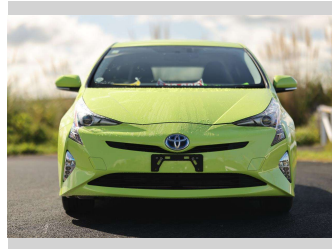

2016 Toyota Prius

Purchase Price

\$23,997

Includes GST, Registration & Licensing

Note: A Clean Car fee/rebate does not apply to this vehicle

Finance may be available on this vehicle. Ask one of our friendly staff for more information.

finance
NOW

Gain peace of mind with Mechanical Breakdown Insurance. **Ask us how.**

Top features

» All Electrics

Body Style

5 door, Sedan

Odometer

56,920 km

Engine

1800 cc

Fuel Type

Petrol

Transmission

Auto

Wheels

-

Ext Colour

Yellow

History

-

Seats

5 seats, Leather

CO2 Emissions

★★★★★☆☆