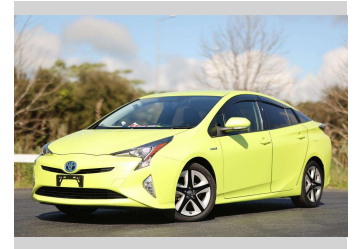

2016 Toyota Prius

Purchase Price

\$23,997

Includes GST, Registration & Licensing

Note: A Clean Car fee/rebate does not apply to this vehicle

Finance may be available on this vehicle. Ask one of our friendly staff for more information.

finance
NOW

Gain peace of mind with Mechanical Breakdown Insurance. **Ask us how.**

Top features

» All Electrics

Body Style

5 door, Sedan

Odometer

56,920 km

Engine

1800 cc

Fuel Type

Petrol

Transmission

Auto

Wheels

-

Ext Colour

Yellow

History

-

Seats

5 seats, Leather

CO2 Emissions

★★★★★☆☆