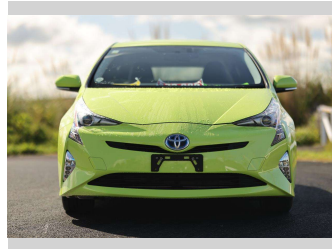

2016 Toyota Prius

Purchase Price

\$23,997

Includes GST, Registration & Licensing

Finance may be available on this vehicle. Ask one of our friendly staff for more information.

finance
NOW

Gain peace of mind with Mechanical Breakdown Insurance. **Ask us how.**

Top features

» All Electrics

Body Style

5 door, Sedan

Odometer

56,920 km

Engine

1800 cc

Fuel Type

Petrol

Transmission

Auto

Wheels

-

VIN

7AT0H637X23028343