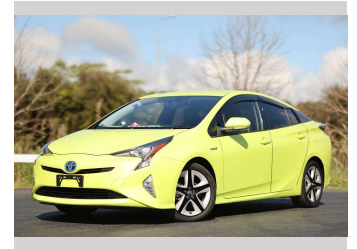

2016 Toyota Prius

Purchase Price

\$23,997

Includes GST, Registration & Licensing

Finance may be available on this vehicle. Ask one of our friendly staff for more information.

finance
NOW

Gain peace of mind with Mechanical Breakdown Insurance. **Ask us how.**

Top features

» All Electrics

Body Style

5 door, Sedan

Odometer

56,920 km

Engine

1800 cc

Fuel Type

Petrol

Transmission

Auto

Wheels

-

VIN

7AT0H637X23028343

Interior

Black, Leather

Safety

Based on 2023 VSRR rating

Reg No.

-

Ext Colour

Yellow