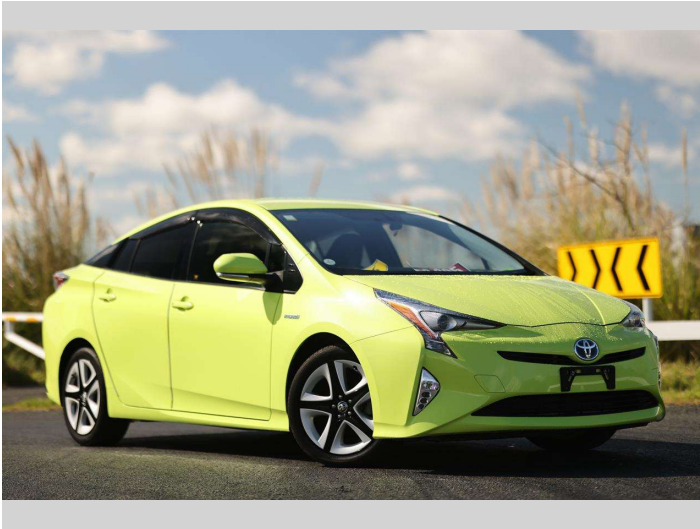

2016 Toyota Prius

Purchase Price

$23,997

Includes GST, Registration & Licensing

Finance may be available on this vehicle. Ask one of our friendly staff for more information.

finance
NOW

Gain peace of mind with Mechanical Breakdown Insurance. **Ask us how.**

Top features

» All Electrics

Body Style

5 door, Sedan

Odometer

56,920 km

Engine

1800 cc

Fuel Type

Petrol

Transmission

Auto

Wheels

-

VIN

7AT0H637X23028343

Interior

Black, Leather

Safety

Based on 2023 VSRR rating

Reg No.

-

Ext Colour

Yellow

History

-

Seats

5 seats, Leather

CO2 Emissions

★★★★☆

85 grams/km

Energy Economy

★★★★☆

**Annual fuel cost of $1,410
3.6L per 100km**

Cost per year is an estimate based on petrol price of $2.80 per litre and an average distance of 14000 km. Emissions and Energy Economy figures standardised to 3P WLTP.

Stock ID: 17667

Royale Cars & Motorcycles | Phone 07 846 6622 | Email sales@royalecars.co.nz
860 Te Rapa Road, Pukete, Hamilton 3288, New Zealand
www.royalecars.co.nz

★★★★☆
4.78 | 113 reviews