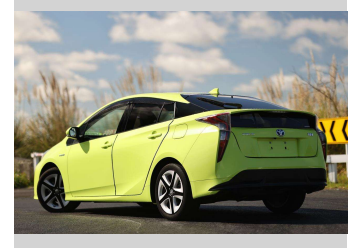

2016 Toyota Prius

Purchase Price

\$23,997

Includes GST, Registration & Licensing

Finance may be available on this vehicle. Ask one of our friendly staff for more information.

finance
NOW

Gain peace of mind with Mechanical Breakdown Insurance. **Ask us how.**

Top features

» All Electrics

Body Style

5 door, Sedan

Odometer

56,920 km

Engine

1800 cc

Fuel Type

Petrol

Transmission

Auto

Wheels

-

VIN

7AT0H637X23028343

Interior

Black, Leather

Safety

Based on 2023 VSRR rating

Reg No.

-

Ext Colour

Yellow