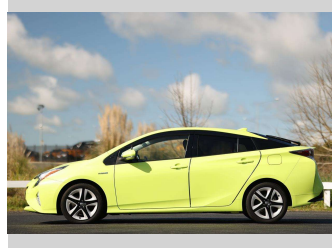

2016 Toyota Prius

Purchase Price

$23,997

Includes GST, Registration & Licensing

Finance may be available on this vehicle. Ask one of our friendly staff for more information.

finance
NOW

Gain peace of mind with Mechanical Breakdown Insurance. **Ask us how.**

Top features

» All Electrics

Body Style

5 door, Sedan

Odometer

56,920 km

Engine

1800 cc

Fuel Type

Petrol

Transmission

Auto

Wheels

-

VIN

7AT0H637X23028343

Interior

Black, Leather

Safety

Based on 2023 VSRR rating

Reg No.

-

Ext Colour

Yellow

History

-

Seats

5 seats, Leather

CO2 Emissions

★★★★☆

85 grams/km

Energy Economy

★★★★☆

**Annual fuel cost of $1,410
3.6L per 100km**

Cost per year is an estimate based on petrol price of $2.80 per litre and an average distance of 14000 km. Emissions and Energy Economy figures standardised to 3P WLTP.

Stock ID: 17667

Royale Cars & Motorcycles | Phone 07 846 6622 | Email sales@royalecars.co.nz
860 Te Rapa Road, Pukete, Hamilton 3288, New Zealand
www.royalecars.co.nz

★★★★☆
4.78 | 113 reviews