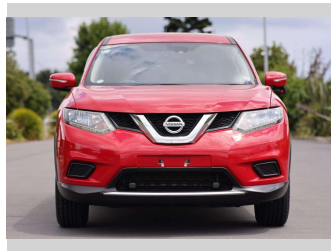

2014 Nissan X-Trail 20X

Purchase Price **\$22,997**

Includes GST
Excludes on-road costs of \$350 Note: A Clean Car fee/rebate does not apply to this vehicle

Finance may be available on this vehicle. Ask one of our friendly staff for more information.

Gain peace of mind with Mechanical Breakdown Insurance. **Ask us how.**

Top features

None Listed

Body Style
5 door, SUV / 4x4

Odometer
84,646 km

Engine
2000 cc, Internal Combustion

Fuel Type
Petrol

Transmission
Auto