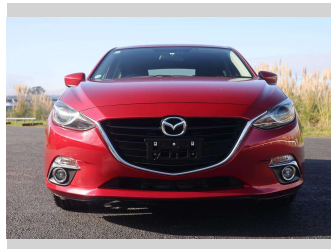

2014 Mazda Axela Sport 15S

Purchase Price **\$17,997**
Includes GST, Registration & Licensing

Finance may be available on this vehicle. Ask one of our friendly staff for more information.

Gain peace of mind with Mechanical Breakdown Insurance. **Ask us how.**

Body Style
5 door, Hatchback

Odometer
90,808 km

Engine
1500 cc

Fuel Type
Petrol

Transmission
6-Speed Manual

Wheels
-

VIN
7AT0C13JX23103272

Interior
Slate