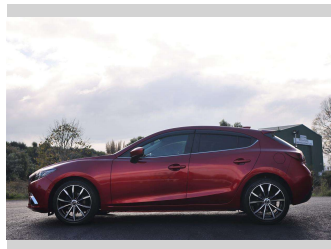

2014 Mazda Axela Sport 15S

Purchase Price **\$17,997**
Includes GST, Registration & Licensing

Finance may be available on this vehicle. Ask one of our friendly staff for more information.

Gain peace of mind with Mechanical Breakdown Insurance. **Ask us how.**

Body Style
5 door, Hatchback

Odometer
90,808 km

Engine
1500 cc

Fuel Type
Petrol

Transmission
6-Speed Manual

Wheels
-

VIN
7AT0C13JX23103272

Interior
Slate