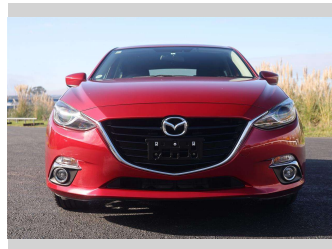

2014 Mazda Axela Sport 15S

Purchase Price

\$17,997

Includes GST, Registration & Licensing

Finance may be available on this vehicle. Ask one of our friendly staff for more information.

finance
NOW

Gain peace of mind with Mechanical Breakdown Insurance. **Ask us how.**

Body Style

5 door, Hatchback

Odometer

90,808 km

Engine

1500 cc

Fuel Type

Petrol