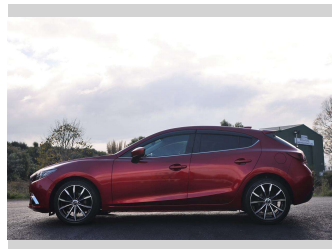

2014 Mazda Axela Sport 15S

Purchase Price

\$17,997

Includes GST, Registration & Licensing

Finance may be available on this vehicle. Ask one of our friendly staff for more information.

finance
NOW

Gain peace of mind with Mechanical Breakdown Insurance. **Ask us how.**