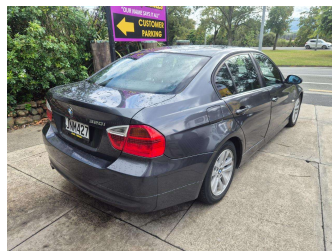

2006 BMW 320i

Purchase Price

\$6,990

Includes GST, Registration & Licensing

Finance may be available on this vehicle. Ask one of our friendly staff for more information.

Gain peace of mind with Mechanical Breakdown Insurance. **Ask us how.**

Top features

- » Air Conditioning
- » Central Locking
- » Climate Control
- » Electric Mirrors
- » Electric Windows
- » Multimedia Unit
- » Push Button Stop/Start

Body Style

Sedan

Odometer

114,013 km

Engine

1990 cc, Internal Combustion

Fuel Type

Petrol

Transmission

Auto

Wheels

16", Factory Alloys

VIN