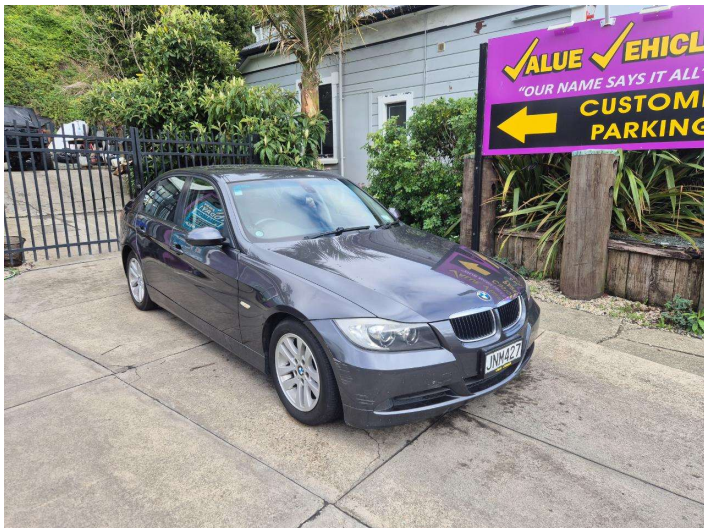

2006 BMW 320i

Purchase Price

\$6,990

Includes GST, Registration & Licensing

Finance may be available on this vehicle. Ask one of our friendly staff for more information.

Gain peace of mind with Mechanical Breakdown Insurance. **Ask us how.**

1990 cc, Internal Combustion

Fuel Type

Petrol

Transmission

Auto

Wheels

16", Factory Alloys

VIN