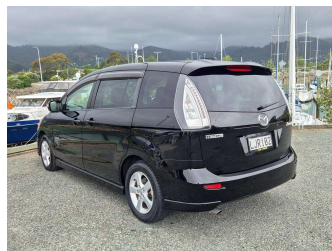

# 2008 Mazda Premacy 7 Seater

**Purchase Price** **\$6,990**  
Includes GST, Registration & Licensing

Finance may be available on this vehicle. Ask one of our friendly staff for more information.

Gain peace of mind with Mechanical Breakdown Insurance. **Ask us how.**

**Top features**

- » 7 Seater
- » Air Conditioning
- » Climate Control
- » Electric Mirrors
- » Electric Retractable Sliding Doors
- » Electric Windows
- » Steering Wheel Controls
- » Weather Shields

Body Style  
**Station Wagon**

Odometer  
**152,619 km**

Engine  
**1990 cc, Internal Combustion**

Fuel Type  
**Petrol**

Transmission  
**Auto, Front Wheel**

Wheels  
**15", Factory Alloys**

VIN  
**7AT0C133X18326638**

Interior  
**Black, Cloth**