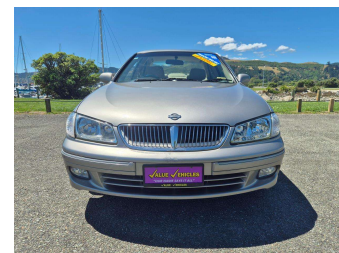

2002 Nissan Bluebird SYLPHY

Purchase Price

\$4,990

Includes GST, Registration & Licensing

Finance may be available on this vehicle. Ask one of our friendly staff for more information.

Gain peace of mind with Mechanical Breakdown Insurance. **Ask us how.**

Top features

- » Air Conditioning
- » Central Locking
- » Climate Control
- » Electric Mirrors
- » Single Din After Market Headunit

Body Style

4 door, Sedan

Odometer

183,103 km

Engine

1769 cc, Internal Combustion

Fuel Type

Petrol

Transmission

Auto, Front Wheel

Wheels

-

VIN

7AT0DH1EX11112197