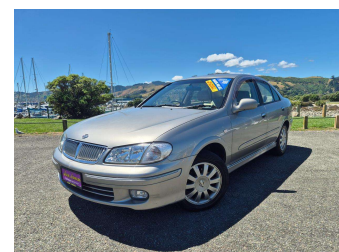

2002 Nissan Bluebird SYLPHY

Purchase Price

\$4,990

Includes GST, Registration & Licensing

Finance may be available on this vehicle. Ask one of our friendly staff for more information.

Gain peace of mind with Mechanical Breakdown Insurance. **Ask us how.**

Top features

- » Air Conditioning
- » Central Locking
- » Climate Control
- » Electric Mirrors
- » Single Din After Market Headunit

Body Style

4 door, Sedan

Odometer

183,103 km

Engine

1769 cc, Internal Combustion

Fuel Type

Petrol

Transmission

Auto, Front Wheel

Wheels

-

VIN

7AT0DH1EX11112197