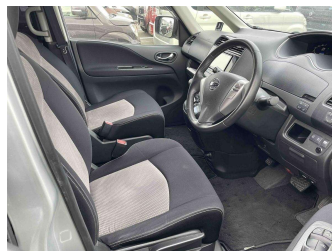

2013 Nissan Serena Rider - Performance

Purchase Price **POA**
Includes GST, Registration & Licensing

Finance may be available on this vehicle. Ask one of our friendly staff for more information.

Gain peace of mind with Mechanical Breakdown Insurance. **Ask us how.**

Top features

- » ESC

Body Style

-

Odometer

81,070 km

Engine

2000 cc