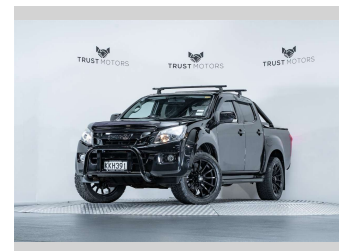

# 2017 Isuzu D-Max LS 3.0L Diesel 4WD

**Purchase Price** **\$34,990**  
Includes GST, Registration & Licensing

Finance may be available on this vehicle. Ask one of our friendly staff for more information.

Gain peace of mind with Mechanical Breakdown Insurance. **Ask us how.**

**Top features**  
None Listed

**Body Style**  
**4 door, Ute**

**Odometer**  
**127,000 km**

**Engine**  
**2999 cc, Internal Combustion**

**Ext Colour**  
**Cosmic Black**

**History**  
**NZ New, 4 owners**

**Seats**  
**5 seats, Fabric**

**CO2 Emissions**  
★ ★ ☆ ☆ ☆ ☆  
**244 grams/km**

**Energy Economy**  
★ ★ ☆ ☆ ☆ ☆

**Annual fuel cost of \$3,670**  
**9.3L per 100km**