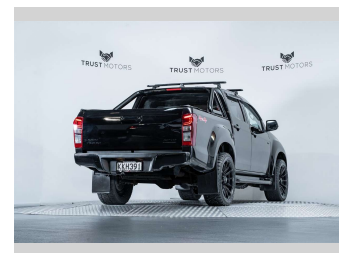

# 2017 Isuzu D-Max LS 3.0L Diesel 4WD

**Purchase Price** **\$34,990**  
Includes GST, Registration & Licensing

Finance may be available on this vehicle. Ask one of our friendly staff for more information.