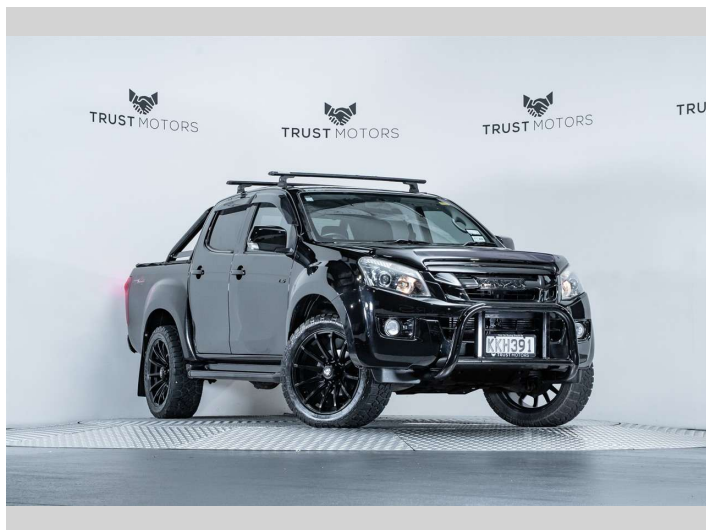

# 2017 Isuzu D-Max LS 3.0L Diesel 4WD

**Purchase Price** **\$34,990**  
Includes GST, Registration & Licensing

Finance may be available on this vehicle. Ask one of our friendly staff for more information.

Gain peace of mind with Mechanical Breakdown Insurance. **Ask us how.**

**Top features**  
None Listed

**Body Style**  
**4 door, Ute**

**Odometer**  
**127,000 km**

**Engine**  
**2999 cc, Internal Combustion**

**Ext Colour**  
**Cosmic Black**

**History**  
**NZ New, 4 owners**

**Seats**  
**5 seats, Fabric**

**CO2 Emissions**  
★ ★ ☆ ☆ ☆ ☆  
**244 grams/km**

**Energy Economy**  
★ ★ ☆ ☆ ☆ ☆

**Annual fuel cost of \$3,670**  
**9.3L per 100km**