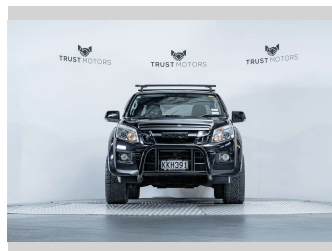

# 2017 Isuzu D-Max LS 3.0L Diesel 4WD

**Purchase Price** **\$34,990**  
Includes GST, Registration & Licensing

Finance may be available on this vehicle. Ask one of our friendly staff for more information.

**Ext Colour**  
**Cosmic Black**

**History**  
**NZ New, 4 owners**

**Seats**  
**5 seats, Fabric**

**CO2 Emissions**  
★ ★ ☆ ☆ ☆ ☆  
**244 grams/km**

**Energy Economy**  
★ ★ ☆ ☆ ☆ ☆

**Annual fuel cost of \$3,670**  
**9.3L per 100km**