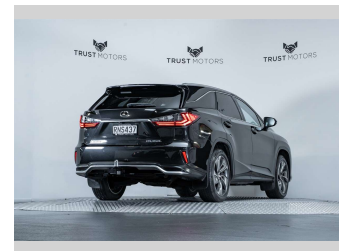

2018 Lexus RX 350L Limited 3.5L V6 AWD

Purchase Price **\$35,990**
Includes GST, Registration & Licensing

Finance may be available on this vehicle. Ask one of our friendly staff for more information.

Gain peace of mind with Mechanical Breakdown Insurance. **Ask us how.**

Top features

None Listed

Body Style
5 door, SUV / 4x4

Odometer
180,500 km

Engine
3456 cc, Internal Combustion

Fuel Type
Petrol

Transmission
Automatic, 4WD

Wheels
-