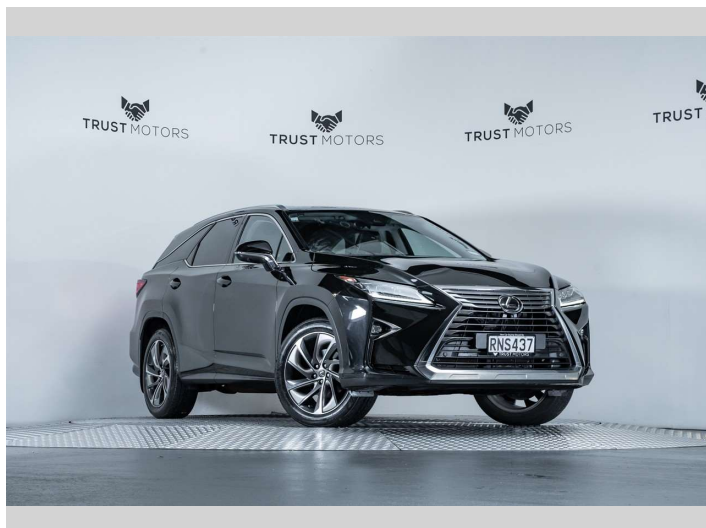

2018 Lexus RX 350L Limited 3.5L V6 AWD

Purchase Price **\$35,990**
Includes GST, Registration & Licensing

Finance may be available on this vehicle. Ask one of our friendly staff for more information.

Gain peace of mind with Mechanical Breakdown Insurance. **Ask us how.**

Top features

None Listed

Body Style
5 door, SUV / 4x4

Odometer
180,500 km

Engine
3456 cc, Internal Combustion

Fuel Type
Petrol

Transmission
Automatic, 4WD

Wheels
-