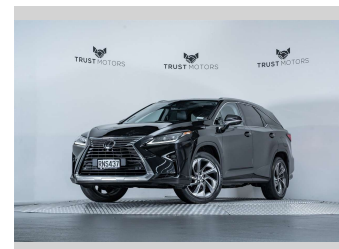

2018 Lexus RX 350L Limited 3.5L V6 AWD

Purchase Price **\$35,990**
Includes GST, Registration & Licensing

Finance may be available on this vehicle. Ask one of our friendly staff for more information.

Gain peace of mind with Mechanical Breakdown Insurance. **Ask us how.**

Top features

None Listed

Body Style
5 door, SUV / 4x4

Odometer
180,500 km

Engine
3456 cc, Internal Combustion

Fuel Type
Petrol

Transmission
Automatic, 4WD

Wheels
-