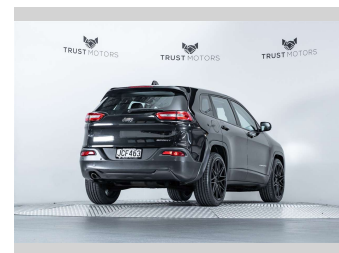

2015 Jeep Cherokee Sport 2.4L Petrol

Purchase Price **\$15,990**
Includes GST, Registration & Licensing

Finance may be available on this vehicle. Ask one of our friendly staff for more information.

Gain peace of mind with Mechanical Breakdown Insurance. **Ask us how.**

Top features
None Listed

Body Style
5 door, SUV / 4x4

Odometer
135,500 km

Engine
2360 cc, Internal Combustion

Fuel Type
Petrol

Transmission
Automatic

Wheels
-

VIN
1C4PJLEB4EW274085

Interior
Black

Safety

Based on 2025 UCSR rating for 14-22 models

Reg No.
JCF463

Ext Colour
Brilliant Black

History
NZ New, 7 owners

Seats
5 seats, Fabric

CO2 Emissions
★★★★☆☆
215 grams/km