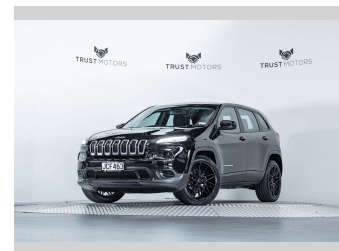

2015 Jeep Cherokee Sport 2.4L Petrol

Purchase Price **\$15,990**
Includes GST, Registration & Licensing

Finance may be available on this vehicle. Ask one of our friendly staff for more information.

Gain peace of mind with Mechanical Breakdown Insurance. **Ask us how.**

Top features
None Listed

Body Style
5 door, SUV / 4x4

Odometer
135,500 km

Engine
2360 cc, Internal Combustion

Fuel Type
Petrol

Transmission
Automatic

Wheels
-

VIN
1C4PJLEB4EW274085

Interior
Black

Safety

Based on 2025 UCSR rating for 14-22 models

Reg No.
JCF463

Ext Colour
Brilliant Black

History
NZ New, 7 owners

Seats
5 seats, Fabric

CO2 Emissions
★★★★☆☆
215 grams/km