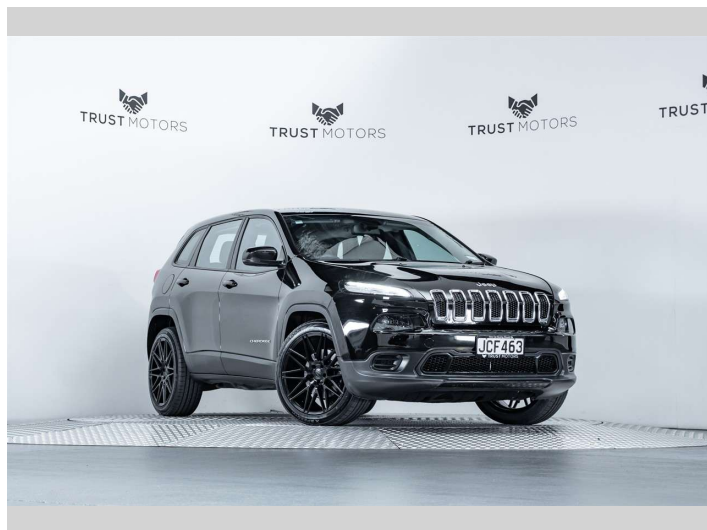

2015 Jeep Cherokee Sport 2.4L Petrol

Purchase Price **\$15,990**
Includes GST, Registration & Licensing

Finance may be available on this vehicle. Ask one of our friendly staff for more information.

Gain peace of mind with Mechanical Breakdown Insurance. **Ask us how.**

Top features
None Listed

Body Style
5 door, SUV / 4x4

Odometer
135,500 km

Engine
2360 cc, Internal Combustion

Fuel Type
Petrol

Transmission
Automatic

Wheels
-

VIN
1C4PJLEB4EW274085

Interior
Black

Safety

Based on 2025 UCSR rating for 14-22 models

Reg No.
JCF463

Ext Colour
Brilliant Black

History
NZ New, 7 owners

Seats
5 seats, Fabric

CO2 Emissions
★★★★☆☆
215 grams/km