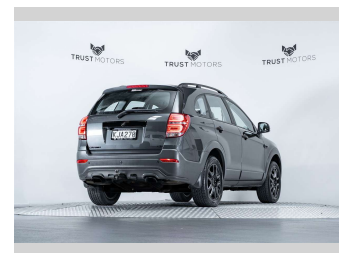

2017 Holden Captiva LS Equipe 2.4L Petrol

Purchase Price **\$16,990**
Includes GST, Registration & Licensing

Finance may be available on this vehicle. Ask one of our friendly staff for more information.

Gain peace of mind with Mechanical Breakdown Insurance. **Ask us how.**

Top features
None Listed

Body Style
4 door, SUV / 4x4

Odometer
87,700 km

Engine
2384 cc, Internal Combustion

Fuel Type
Petrol

Transmission
Automatic