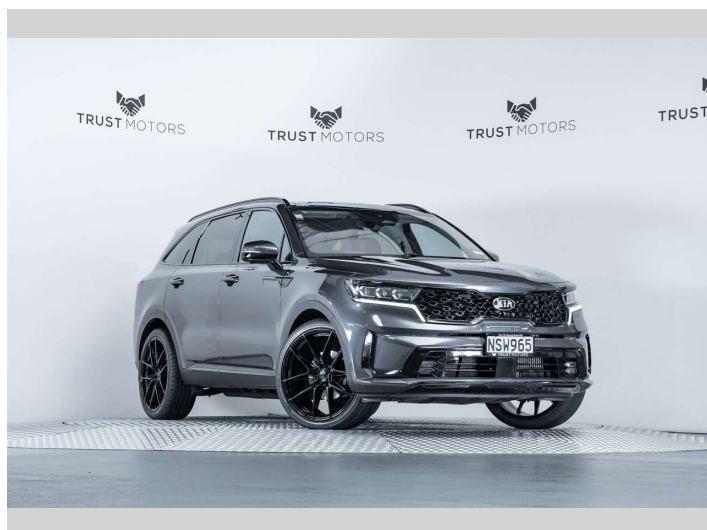

2021 Kia Sorento HEV Premium 1.6L Turbo

Purchase Price **\$49,990**
Includes GST, Registration & Licensing

Finance may be available on this vehicle. Ask one of our friendly staff for more information.

Gain peace of mind with Mechanical Breakdown Insurance. **Ask us how.**

Top features
None Listed

Body Style
5 door, SUV / 4x4

Odometer
82,000 km

Engine
1598 cc, Hybrid

Fuel Type
Petrol

Transmission
Automatic

Wheels
-

VIN
-

Interior
Black

Safety

Based on 2020 ANCAP rating for 20+ models

Reg No.
NSW965

Ext Colour
Platinum Graphite

History
NZ New, 4 owners

Seats
7 seats, Leather

CO2 Emissions
★★★★☆
132 grams/km