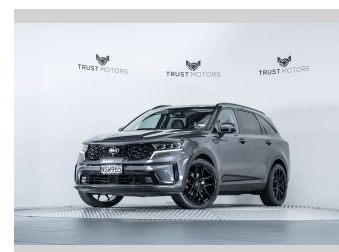

2021 Kia Sorento HEV Premium 1.6L Turbo

Purchase Price **\$49,990**
Includes GST, Registration & Licensing

Finance may be available on this vehicle. Ask one of our friendly staff for more information.

Gain peace of mind with Mechanical Breakdown Insurance. **Ask us how.**

Top features
None Listed

Body Style
5 door, SUV / 4x4

Odometer
82,000 km

Engine
1598 cc, Hybrid

Fuel Type
Petrol

Transmission
Automatic

Wheels
-

VIN
-