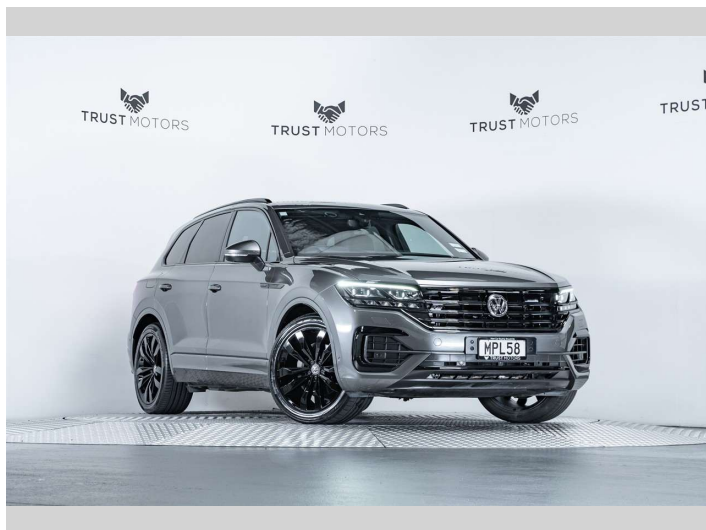

2019 Volkswagen Touareg R-Line V6 210KW

Purchase Price

\$67,990

Includes GST, Registration & Licensing

Finance may be available on this vehicle. Ask one of our friendly staff for more information.

finance
NOW

Gain peace of mind with Mechanical Breakdown Insurance. **Ask us how.**

ASSURANT®

Top features

None Listed

Body Style

5 door, SUV / 4x4

Odometer

62,400 km

Engine

2967 cc, Internal Combustion

Fuel Type

Diesel

Transmission

Automatic, 4WD

Wheels

-

Ext Colour

Silizium Grey Metallic

History

NZ New, 3 owners

Seats

5 seats, Leather

CO2 Emissions

★★★★☆