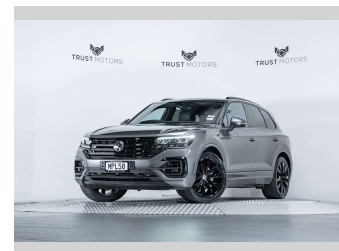

2019 Volkswagen Touareg R-Line V6 210KW

Purchase Price

$67,990

Includes GST, Registration & Licensing

Finance may be available on this vehicle. Ask one of our friendly staff for more information.

finance
NOW

Gain peace of mind with Mechanical Breakdown Insurance. **Ask us how.**

ASSURANT®

Top features

None Listed

Body Style

5 door, SUV / 4x4

Odometer

62,400 km

Engine

2967 cc, Internal Combustion

Fuel Type

Diesel

Transmission

Automatic, 4WD

Wheels

-

VIN

WVGZZZCRZLD011557

Interior

Black

Safety

Based on 2025 UCSR rating for 11-19 models

Reg No.

MPL58

Ext Colour

Silizium Grey Metallic

History

NZ New, 3 owners

Seats

5 seats, Leather

CO2 Emissions

★★★★☆

208 grams/km

Energy Economy

★★★★☆

**Annual fuel cost of $3,300
8L per 100km**

Cost per year is an estimate based on diesel price of $2.00 per litre and an average distance of 14000 km. Includes Road User Charges (RUC). Emissions and Energy Economy figures standardised to 3P WLTP.

Stock ID: 8896

Trust Motors Ltd | Phone 09 887 8668 | Email george@trustmotors.co.nz
10 Norman Spencer Drive, Papatoetoe, Auckland 2104, New Zealand
www.trustmotors.co.nz

★★★★★
4.92 | 2225 reviews