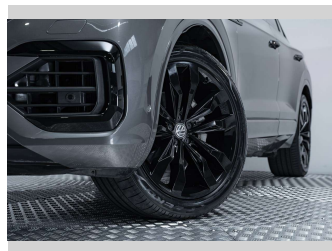

2019 Volkswagen Touareg R-Line V6 210KW

Purchase Price

$67,990

Includes GST, Registration & Licensing

Finance may be available on this vehicle. Ask one of our friendly staff for more information.

finance
NOW

Gain peace of mind with Mechanical Breakdown Insurance. **Ask us how.**

ASSURANT®

Top features

None Listed

Body Style

5 door, SUV / 4x4

Odometer

62,400 km

Engine

2967 cc, Internal Combustion

Fuel Type

Diesel

Transmission

Automatic, 4WD

Wheels

-

VIN

WVGZZZCRZLD011557

Interior

Black

Safety

Based on 2025 UCSR rating for 11-19 models

Reg No.

MPL58

Ext Colour

Silizium Grey Metallic

History

NZ New, 3 owners

Seats

5 seats, Leather

CO2 Emissions

★★★★☆

208 grams/km

Energy Economy

★★★★☆

**Annual fuel cost of $3,300
8L per 100km**

Cost per year is an estimate based on diesel price of $2.00 per litre and an average distance of 14000 km. Includes Road User Charges (RUC). Emissions and Energy Economy figures standardised to 3P WLTP.

Stock ID: 8896

Trust Motors Ltd | Phone 09 887 8668 | Email george@trustmotors.co.nz
10 Norman Spencer Drive, Papatoetoe, Auckland 2104, New Zealand
www.trustmotors.co.nz

★★★★★
4.92 | 2225 reviews