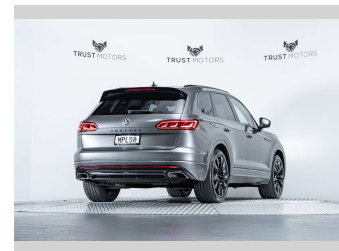

2019 Volkswagen Touareg R-Line V6 210KW

Purchase Price

$67,990

Includes GST, Registration & Licensing

Finance may be available on this vehicle. Ask one of our friendly staff for more information.

finance
NOW

Gain peace of mind with Mechanical Breakdown Insurance. **Ask us how.**

ASSURANT®

Top features

None Listed

Body Style

5 door, SUV / 4x4

Odometer

62,400 km

Engine

2967 cc, Internal Combustion

Fuel Type

Diesel

Transmission

Automatic, 4WD

Wheels

-

VIN

WVGZZZCRZLD011557

Interior

Black

Safety

Based on 2025 UCSR rating for 11-19 models

Reg No.

MPL58

Ext Colour

Silizium Grey Metallic

History

NZ New, 3 owners

Seats

5 seats, Leather

CO2 Emissions

★★★★☆

208 grams/km

Energy Economy

★★★★☆

**Annual fuel cost of $3,300
8L per 100km**

Cost per year is an estimate based on diesel price of $2.00 per litre and an average distance of 14000 km. Includes Road User Charges (RUC). Emissions and Energy Economy figures standardised to 3P WLTP.

Stock ID: 8896

Trust Motors Ltd | Phone 09 887 8668 | Email george@trustmotors.co.nz
10 Norman Spencer Drive, Papatoetoe, Auckland 2104, New Zealand
www.trustmotors.co.nz

★★★★★
4.92 | 2225 reviews