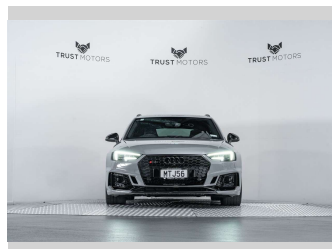

2018 Audi RS4 2.9L Twin Turbo V6

Purchase Price **$69,990**
Includes GST, Registration & Licensing

Finance may be available on this vehicle. Ask one of our friendly staff for more information.

Gain peace of mind with Mechanical Breakdown Insurance. **Ask us how.**

Top features
None Listed

Body Style
5 door, Station Wagon

Odometer
89,100 km

Engine
2894 cc, Internal Combustion

Fuel Type
Petrol

Transmission
Automatic, 4WD

Wheels
-

VIN
WUAZZZF40JA901296

Interior
Black

Safety

Based on 2025 VSRR rating

Reg No.
MTJ56

Ext Colour
Nardo Grey

History
NZ New, 9 owners

Seats
5 seats, Leather

CO2 Emissions
★★★★☆☆
222 grams/km

Energy Economy
★★★★☆☆
Annual fuel cost of $3,840
9.8L per 100km

Cost per year is an estimate based on petrol price of $2.80 per litre and an average distance of 14000 km. Emissions and Energy Economy figures standardised to 3P WLTP.

Stock ID: 9106

Trust Motors Ltd | Phone 09 887 8668 | Email george@trustmotors.co.nz
10 Norman Spencer Drive, Papatoetoe, Auckland 2104, New Zealand
www.trustmotors.co.nz

4.92 | 2293 reviews