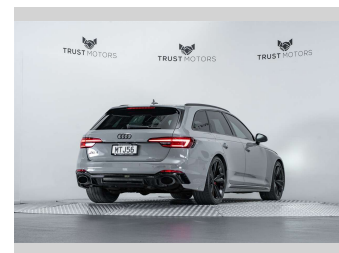

2018 Audi RS4 2.9L Twin Turbo V6

Purchase Price **\$69,990**
Includes GST, Registration & Licensing

Finance may be available on this vehicle. Ask one of our friendly staff for more information.

Gain peace of mind with Mechanical Breakdown Insurance. **Ask us how.**

Top features
None Listed

Body Style
5 door, Station Wagon

Odometer
89,100 km

Engine
2894 cc, Internal Combustion

Fuel Type
Petrol

Transmission
Automatic, 4WD

Wheels
-

VIN
WUAZZZF40JA901296