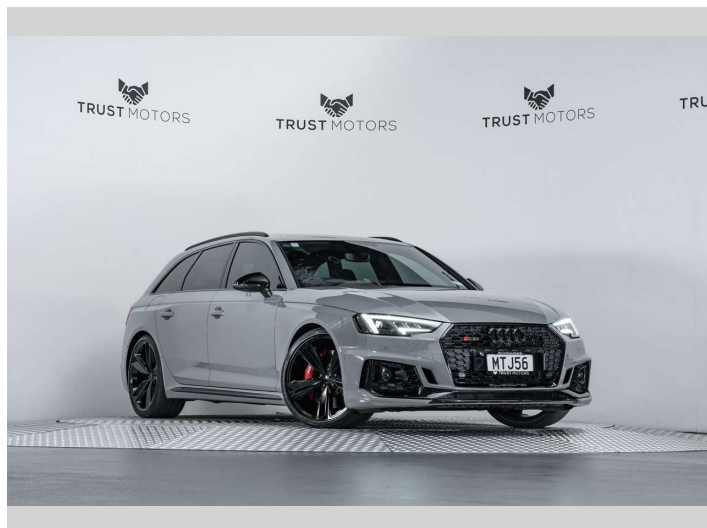

2018 Audi RS4 2.9L Twin Turbo V6

Purchase Price **\$69,990**
Includes GST, Registration & Licensing

Finance may be available on this vehicle. Ask one of our friendly staff for more information.

Gain peace of mind with Mechanical Breakdown Insurance. **Ask us how.**

Top features
None Listed

Body Style
5 door, Station Wagon

Odometer
89,100 km

Engine
2894 cc, Internal Combustion

Fuel Type
Petrol

Transmission
Automatic, 4WD

Wheels
-

VIN
WUAZZZF40JA901296

Interior
Black

Safety

Based on 2025 VSRR rating

Reg No.
MTJ56

Ext Colour
Nardo Grey

History
NZ New, 9 owners

Seats
5 seats, Leather

CO2 Emissions
★★★★☆☆
222 grams/km