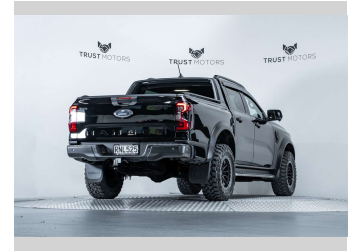

# 2022 Ford Ranger Wildtrak 3.0L V6 4WD

**Purchase Price** **\$66,990**  
Includes GST, Registration & Licensing

Finance may be available on this vehicle. Ask one of our friendly staff for more information.

Gain peace of mind with Mechanical Breakdown Insurance. **Ask us how.**

**Top features**

None Listed

**Body Style**  
4 door, Ute

**Odometer**  
49,500 km

**Engine**  
2993 cc, Internal Combustion

**Fuel Type**  
Diesel