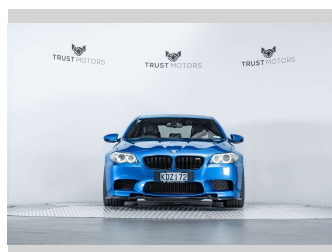

# 2015 BMW M5 4.4L Twin Turbo V8

**Purchase Price** **\$41,990**  
Includes GST, Registration & Licensing

Finance may be available on this vehicle. Ask one of our friendly staff for more information.

Gain peace of mind with Mechanical Breakdown Insurance. **Ask us how.**

**Top features**  
None Listed

Body Style  
**4 door, Sedan**

Odometer  
**102,000 km**

Engine  
**4395 cc, Internal Combustion**

Fuel Type  
**Petrol**

Transmission  
**Automatic, Rear Wheel**

Wheels  
-

VIN  
**WBSFV92090G250639**

Interior  
**Black**

Safety

Based on 2025 VSRR rating

Reg No.  
**KDZ172**

Ext Colour  
**Monte Carlo Blue**

History  
**Ex-Overseas, 3 owners**

Seats  
**5 seats, Leather**

CO2 Emissions  
☆☆☆☆☆☆