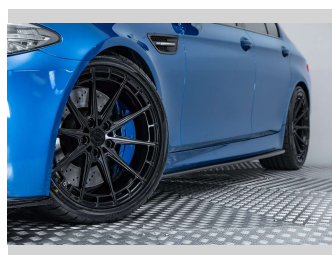

# 2015 BMW M5 4.4L Twin Turbo V8

**Purchase Price** **\$41,990**  
Includes GST, Registration & Licensing

Finance may be available on this vehicle. Ask one of our friendly staff for more information.

Gain peace of mind with Mechanical Breakdown Insurance. **Ask us how.**

**Top features**  
None Listed

Body Style  
**4 door, Sedan**

Odometer  
**102,000 km**

Engine  
**4395 cc, Internal Combustion**

Fuel Type  
**Petrol**

Transmission  
**Automatic, Rear Wheel**

Wheels  
-

VIN  
**WBSFV92090G250639**

Interior  
**Black**

Safety

Based on 2025 VSRR rating

Reg No.  
**KDZ172**

Ext Colour  
**Monte Carlo Blue**

History  
**Ex-Overseas, 3 owners**

Seats  
**5 seats, Leather**

CO2 Emissions  
☆☆☆☆☆☆