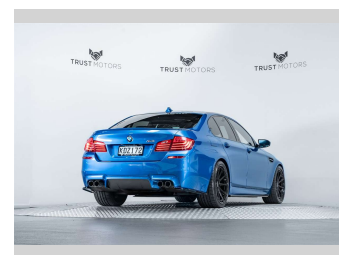

# 2015 BMW M5 4.4L Twin Turbo V8

**Purchase Price** **\$41,990**  
Includes GST, Registration & Licensing

Finance may be available on this vehicle. Ask one of our friendly staff for more information.

Gain peace of mind with Mechanical Breakdown Insurance. **Ask us how.**

**Top features**  
None Listed

Body Style  
**4 door, Sedan**

Odometer  
**102,000 km**

Engine  
**4395 cc, Internal Combustion**

Fuel Type  
**Petrol**

Transmission  
**Automatic, Rear Wheel**

Wheels  
-

VIN  
**WBSFV92090G250639**

Interior  
**Black**

Safety

Based on 2025 VSRR rating

Reg No.  
**KDZ172**

Ext Colour  
**Monte Carlo Blue**

History  
**Ex-Overseas, 3 owners**

Seats  
**5 seats, Leather**

CO2 Emissions  
☆☆☆☆☆☆