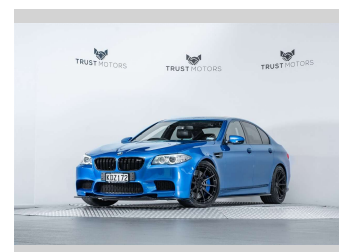

# 2015 BMW M5 4.4L Twin Turbo V8

**Purchase Price** **\$41,990**  
Includes GST, Registration & Licensing

Finance may be available on this vehicle. Ask one of our friendly staff for more information.

Gain peace of mind with Mechanical Breakdown Insurance. **Ask us how.**

**Top features**  
None Listed

Body Style  
**4 door, Sedan**

Odometer  
**102,000 km**

Engine  
**4395 cc, Internal Combustion**

Fuel Type  
**Petrol**

Transmission  
**Automatic, Rear Wheel**

Wheels  
-

VIN  
**WBSFV92090G250639**

Interior  
**Black**

Safety

Based on 2025 VSRR rating

Reg No.  
**KDZ172**

Ext Colour  
**Monte Carlo Blue**

History  
**Ex-Overseas, 3 owners**

Seats  
**5 seats, Leather**

CO2 Emissions  
☆☆☆☆☆☆