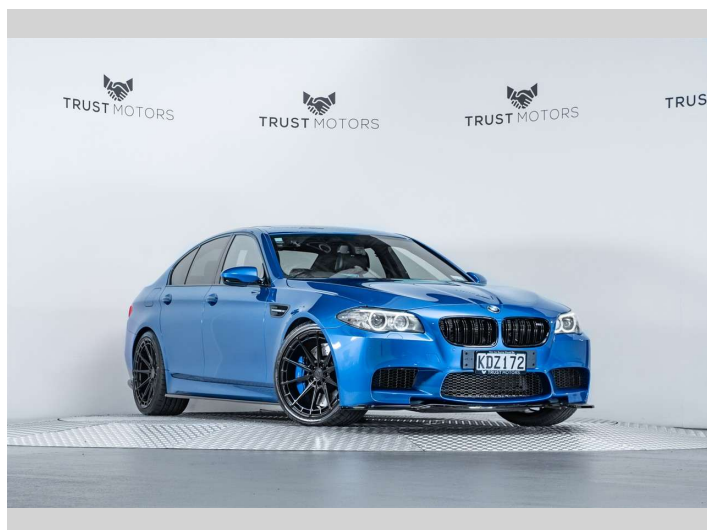

# 2015 BMW M5 4.4L Twin Turbo V8

**Purchase Price** **\$41,990**  
Includes GST, Registration & Licensing

Finance may be available on this vehicle. Ask one of our friendly staff for more information.

Gain peace of mind with Mechanical Breakdown Insurance. **Ask us how.**

**Top features**  
None Listed

Body Style  
**4 door, Sedan**

Odometer  
**102,000 km**

Engine  
**4395 cc, Internal Combustion**

Fuel Type  
**Petrol**

Transmission  
**Automatic, Rear Wheel**

Wheels  
-

VIN  
**WBSFV92090G250639**

Interior  
**Black**

Safety

Based on 2025 VSRR rating

Reg No.  
**KDZ172**

Ext Colour  
**Monte Carlo Blue**

History  
**Ex-Overseas, 3 owners**

Seats  
**5 seats, Leather**

CO2 Emissions  
☆☆☆☆☆☆