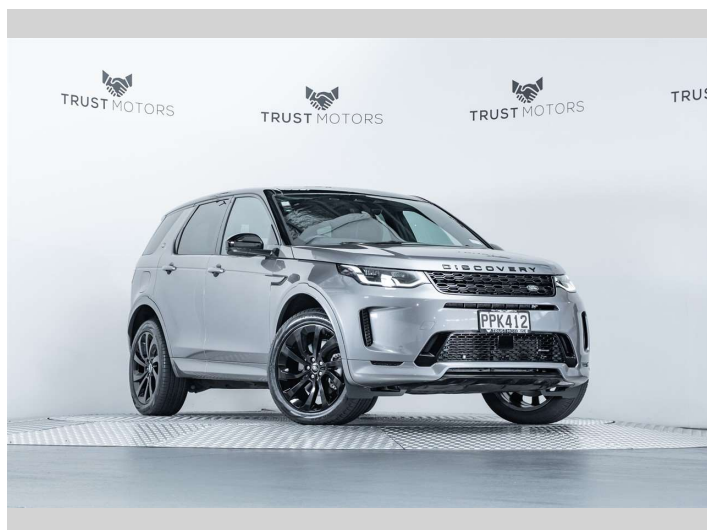

2022 Land Rover Discovery Sport P250 R-Dynamic

Purchase Price **\$51,990**
Includes GST, Registration & Licensing

Finance may be available on this vehicle. Ask one of our friendly staff for more information.

Gain peace of mind with Mechanical Breakdown Insurance. **Ask us how.**

Top features

None Listed

Body Style
5 door, SUV / 4x4

Odometer
53,800 km

Engine
1997 cc, Internal Combustion

Fuel Type
Petrol

Transmission
Automatic, 4WD