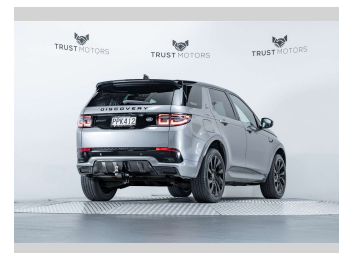

2022 Land Rover Discovery Sport P250 R-Dynamic

Purchase Price **\$51,990**
Includes GST, Registration & Licensing

Finance may be available on this vehicle. Ask one of our friendly staff for more information.

Gain peace of mind with Mechanical Breakdown Insurance. **Ask us how.**

Top features

None Listed

Body Style
5 door, SUV / 4x4

Odometer
53,800 km

Engine
1997 cc, Internal Combustion

Fuel Type
Petrol

Transmission
Automatic, 4WD