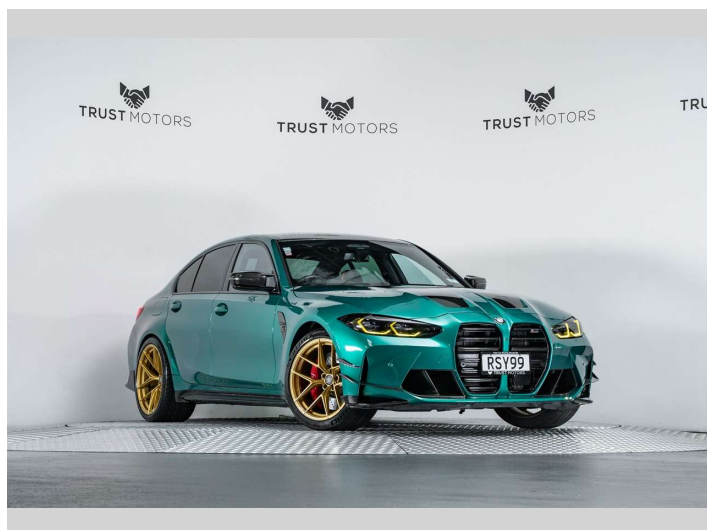

# 2021 BMW M3 Competition 3.0L Twin Turbo

**Purchase Price** **\$99,990**  
Includes GST, Registration & Licensing

Finance may be available on this vehicle. Ask one of our friendly staff for more information.

Gain peace of mind with Mechanical Breakdown Insurance. **Ask us how.**

**Top features**  
None Listed

**Body Style**  
4 door, Sedan

**Odometer**  
76,000 km

**Engine**  
2993 cc, Internal Combustion

**Fuel Type**  
Petrol

**Transmission**  
Automatic

**Wheels**  
-

**VIN**  
WBS32AY000FK47588

**Interior**  
Kyalami Orange/Black

**Safety**  
  
Based on 2025 VSRR rating

**Reg No.**  
RSY99

**Ext Colour**  
Isle of Man Green

**History**  
NZ New, 9 owners

**Seats**  
5 seats, Leather

**CO2 Emissions**  
★ ★ ☆ ☆ ☆ ☆  
246 grams/km

**Energy Economy**  
★ ☆ ☆ ☆ ☆ ☆  
Annual fuel cost of \$4,190  
10.7L per 100km

Cost per year is an estimate based on petrol price of \$2.80 per litre and an average distance of 14000 km. Emissions and Energy Economy figures standardised to 3P WLTP.