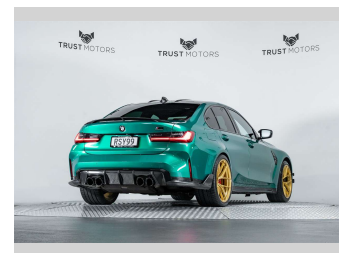

# 2021 BMW M3 Competition 3.0L Twin Turbo

**Purchase Price** **\$99,990**  
Includes GST, Registration & Licensing

Finance may be available on this vehicle. Ask one of our friendly staff for more information.

**Transmission**  
Automatic

**Wheels**  
-

**VIN**  
WBS32AY000FK47588

**Interior**  
Kyalami Orange/Black

**Safety**  
  
Based on 2025 VSRR rating

**Reg No.**  
RSY99

**Ext Colour**  
Isle of Man Green

**History**  
NZ New, 9 owners