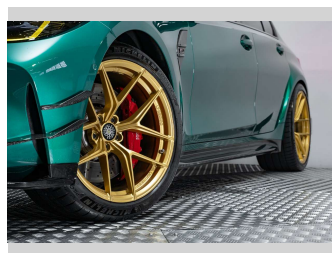

2021 BMW M3 Competition 3.0L Twin Turbo

Purchase Price **$99,990**
Includes GST, Registration & Licensing

Finance may be available on this vehicle. Ask one of our friendly staff for more information.

Gain peace of mind with Mechanical Breakdown Insurance. **Ask us how.**

Top features
None Listed

Body Style
4 door, Sedan

Odometer
76,000 km

Engine
2993 cc, Internal Combustion

Fuel Type
Petrol

Transmission
Automatic

Wheels
-

VIN
WBS32AY000FK47588

Interior
Kyalami Orange/Black

Safety

Based on 2025 VSRR rating

Reg No.
RSY99

Ext Colour
Isle of Man Green

History
NZ New, 9 owners

Seats
5 seats, Leather

CO2 Emissions
★ ★ ☆ ☆ ☆ ☆
246 grams/km

Energy Economy
★ ☆ ☆ ☆ ☆ ☆
Annual fuel cost of $4,190
10.7L per 100km

Cost per year is an estimate based on petrol price of $2.80 per litre and an average distance of 14000 km. Emissions and Energy Economy figures standardised to 3P WLTP.

Stock ID: 9439

Trust Motors Ltd | Phone 09 887 8668 | Email george@trustmotors.co.nz
10 Norman Spencer Drive, Papatoetoe, Auckland 2104, New Zealand
www.trustmotors.co.nz

★★★★★
4.92 | 2464 reviews