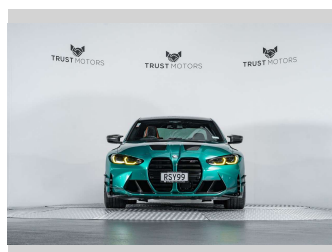

# 2021 BMW M3 Competition 3.0L Twin Turbo

**Purchase Price** **\$99,990**  
Includes GST, Registration & Licensing

Finance may be available on this vehicle. Ask one of our friendly staff for more information.