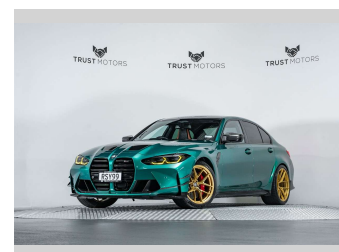

# 2021 BMW M3 Competition 3.0L Twin Turbo

**Purchase Price** **\$99,990**  
Includes GST, Registration & Licensing

Finance may be available on this vehicle. Ask one of our friendly staff for more information.

**Transmission**  
Automatic

**Wheels**  
-

**VIN**  
WBS32AY000FK47588

**Interior**  
Kyalami Orange/Black

**Safety**  
  
Based on 2025 VSRR rating

**Reg No.**  
RSY99

**Ext Colour**  
Isle of Man Green

**History**  
NZ New, 9 owners