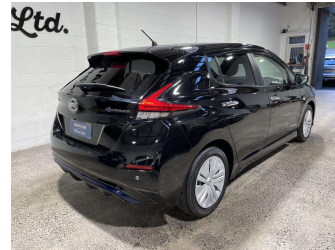

2018 Nissan Leaf

Purchase Price **\$16,990**
Includes GST, Registration & Licensing

Finance may be available on this vehicle. Ask one of our friendly staff for more information. **MARAC**

Gain peace of mind with Mechanical Breakdown Insurance. **Ask us how.**

Top features
None Listed

Body Style
Hatchback

Odometer
60,500 km

Engine
1 cc

Fuel Type
Electricity

Transmission
Auto

Wheels
-

VIN
7AT0DH8KX23016650

Interior
Black, Cloth

Safety

Based on 2023 VSRR rating

Reg No.
-

Ext Colour
Black

History
-

Seats
-

CO2 Emissions
★★★★☆
0 grams/km