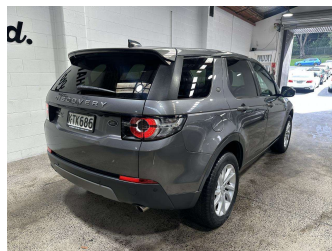

2017 Land Rover Discovery Sport SI4 SE - NZ NEW

Purchase Price **\$31,990**
Includes GST, Registration & Licensing

Finance may be available on this vehicle. Ask one of our friendly staff for more information.

MARAC

Gain peace of mind with Mechanical Breakdown Insurance. **Ask us how.**

Top features

None Listed

Body Style
SUV / 4x4

Odometer
92,000 km

Engine
2000 cc

Fuel Type
Petrol

Transmission
Auto, 4WD

Wheels
-

VIN
SALCA2AGXHH690881

Interior
Black, Leather

Safety

Based on 2017 ANCAP rating for 17-23 models with dual frontal+side+head airbags

Reg No.
KTK686

Ext Colour
Grey