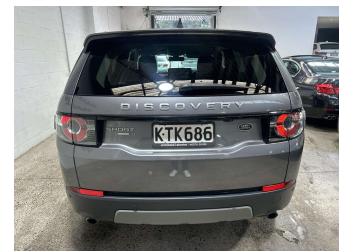

2017 Land Rover Discovery Sport SI4 SE - NZ NEW

Purchase Price **\$31,990**
Includes GST, Registration & Licensing

Finance may be available on this vehicle. Ask one of our friendly staff for more information.

MARAC

Gain peace of mind with Mechanical Breakdown Insurance. **Ask us how.**

Top features

None Listed

Body Style
SUV / 4x4

Odometer
92,000 km

Engine
2000 cc

Fuel Type
Petrol

Transmission
Auto, 4WD

Wheels
-

VIN
SALCA2AGXHH690881

Interior
Black, Leather

Safety

Based on 2017 ANCAP rating for 17-23 models with dual frontal+side+head airbags

Reg No.
KTK686

Ext Colour
Grey

History
-

Seats
7 seats, Leather

CO2 Emissions
★★★★☆
164 grams/km

Energy Economy
★★★★☆☆

Annual fuel cost of \$2,800
6.2L per 100km

Cost per year is an estimate based on diesel price of \$2.00 per litre and an average distance of 14000 km. Includes Road User Charges (RUC). Emissions and Energy Economy figures standardised to 3P WLTP.