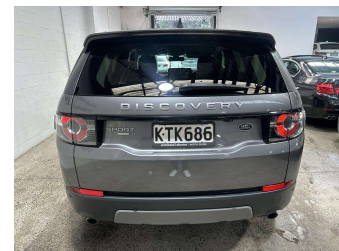

2017 Land Rover Discovery Sport SI4 SE - NZ NEW

Purchase Price
Includes GST, Registration & Licensing

\$28,990

Finance may be available on this vehicle. Ask one of our friendly staff for more information.

Gain peace of mind with Mechanical Breakdown Insurance. **Ask us how.**

Top features

None Listed

Body Style
SUV / 4x4

Odometer
92,000 km

Engine
2000 cc

Fuel Type
Petrol

Transmission
Auto, 4WD

Wheels
-

VIN
SALCA2AGXHH690881

Interior
Black, Leather

Safety

Based on 2017 ANCAP rating for 17-23 models with dual frontal+side+head airbags

Reg No.
KTK686

Ext Colour
Grey

History
-

Seats
7 seats, Leather

CO2 Emissions
★★★★☆
164 grams/km

Energy Economy
★★★★☆☆

Annual fuel cost of \$2,800
6.2L per 100km

Cost per year is an estimate based on diesel price of \$2.00 per litre and an average distance of 14000 km. Includes Road User Charges (RUC). Emissions and Energy Economy figures standardised to 3P WLTP.