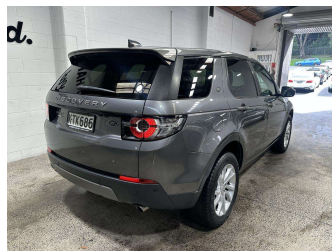

2017 Land Rover Discovery Sport SI4 SE - NZ NEW

Purchase Price
Includes GST, Registration & Licensing

\$28,990

Finance may be available on this vehicle. Ask one of our friendly staff for more information.

Gain peace of mind with Mechanical Breakdown Insurance. **Ask us how.**

Top features

None Listed

Body Style
SUV / 4x4

Odometer
92,000 km

Engine
2000 cc

Fuel Type
Petrol

Transmission
Auto, 4WD

Wheels
-

VIN
SALCA2AGXHH690881

Interior
Black, Leather

Safety

Based on 2017 ANCAP rating for 17-23 models with dual frontal+side+head airbags

Reg No.
KTK686

Ext Colour
Grey

History
-

Seats
7 seats, Leather

CO2 Emissions
★★★★☆
164 grams/km

Energy Economy
★★★★☆☆

Annual fuel cost of \$2,800
6.2L per 100km

Cost per year is an estimate based on diesel price of \$2.00 per litre and an average distance of 14000 km. Includes Road User Charges (RUC). Emissions and Energy Economy figures standardised to 3P WLTP.