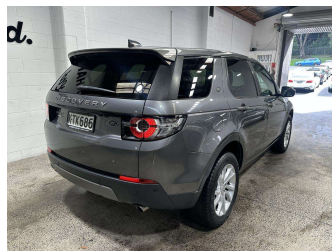

# 2017 Land Rover Discovery Sport SI4 SE - NZ NEW

**Purchase Price**  
Includes GST, Registration & Licensing

Body Style  
**SUV / 4x4**

Odometer  
**92,000 km**

Engine  
**2000 cc**

Fuel Type  
**Petrol**

Transmission  
**Auto, 4WD**

Wheels  
-

VIN  
**SALCA2AGXHH690881**

Interior  
**Black, Leather**

Safety

Based on 2017 ANCAP rating for 17-23 models with dual frontal+side+head airbags

Reg No.  
**KTK686**

Ext Colour  
**Grey**

History  
-

Seats  
**7 seats, Leather**

CO2 Emissions  
**★★★★☆**  
**164 grams/km**