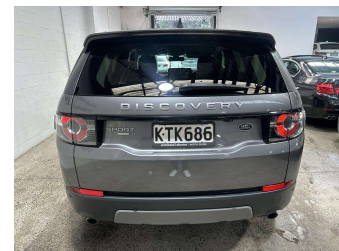

# 2017 Land Rover Discovery Sport SI4 SE - NZ NEW

**Purchase Price**  
Includes GST, Registration & Licensing

Body Style  
**SUV / 4x4**

Odometer  
**92,000 km**

Engine  
**2000 cc**

Fuel Type  
**Petrol**

Transmission  
**Auto, 4WD**

Wheels  
-

VIN  
**SALCA2AGXHH690881**

Interior  
**Black, Leather**

Safety

Based on 2017 ANCAP rating for 17-23 models with dual frontal+side+head airbags

Reg No.  
**KTK686**

Ext Colour  
**Grey**

History  
-

Seats  
**7 seats, Leather**

CO2 Emissions  
**★★★★☆**  
**164 grams/km**