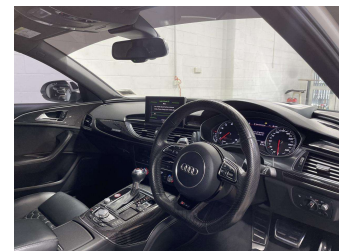

2016 Audi RS6 Performance - NZ NEW

Purchase Price **$82,990**
Includes GST, Registration & Licensing

Finance may be available on this vehicle. Ask one of our friendly staff for more information.

Gain peace of mind with Mechanical Breakdown Insurance. **Ask us how.**

Top features
None Listed

Body Style
Station Wagon

Odometer
87,750

Engine
4000 cc

Fuel Type
Petrol

Transmission
Auto, All Wheel Drive

Wheels
-

VIN
WUAZZZ4G3GN905597

Interior
Black, Leather

Safety
-

Reg No.
LES515

Ext Colour
White

History
-

Seats
Leather

CO2 Emissions
-

Energy Economy
-

Stock ID: 4063

Markham Motors | Phone 09 888 7000 | Email sales@markhammotors.nz
365 Church Street, Penrose, Auckland 1061, New Zealand
www.markhammotors.nz

4.78 | 695 reviews