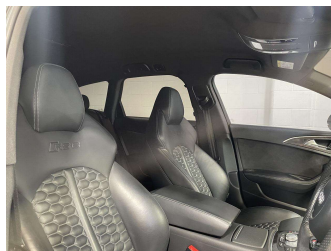

2016 Audi RS6 Performance - NZ NEW

Purchase Price **$82,990**
Includes GST, Registration & Licensing

Finance may be available on this vehicle. Ask one of our friendly staff for more information.

Gain peace of mind with Mechanical Breakdown Insurance. **Ask us how.**

Top features
None Listed

Body Style
Station Wagon

Odometer
87,750

Engine
4000 cc

Fuel Type
Petrol

Transmission
Auto, All Wheel Drive

Wheels
-

VIN
WUAZZZ4G3GN905597

Interior
Black, Leather

Safety
-

Reg No.
LES515

Ext Colour
White

History
-

Seats
Leather

CO2 Emissions
-

Energy Economy
-

Stock ID: 4063

Markham Motors | Phone 09 888 7000 | Email sales@markhammotors.nz
365 Church Street, Penrose, Auckland 1061, New Zealand
www.markhammotors.nz

4.78 | 695 reviews