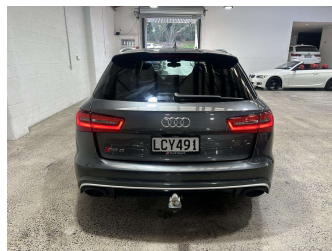

2014 Audi RS6 Avant V8 Quattro - NZ NEW

Purchase Price **\$59,990**
Includes GST, Registration & Licensing

Finance may be available on this vehicle. Ask one of our friendly staff for more information. 

Gain peace of mind with Mechanical Breakdown Insurance. **Ask us how.**

Top features
None Listed

Body Style
Station Wagon

Odometer
110,600 km

Engine
4000 cc

Fuel Type
Petrol

Transmission
Auto

Wheels
-

VIN
-