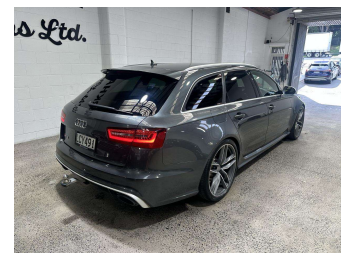

2014 Audi RS6 Avant V8 Quattro - NZ NEW

Purchase Price **\$59,990**
Includes GST, Registration & Licensing

Finance may be available on this vehicle. Ask one of our friendly staff for more information. 

Gain peace of mind with Mechanical Breakdown Insurance. **Ask us how.**

Top features
None Listed

Body Style
Station Wagon

Odometer
110,600 km

Engine
4000 cc

Fuel Type
Petrol

Transmission
Auto

Wheels
-

VIN
-