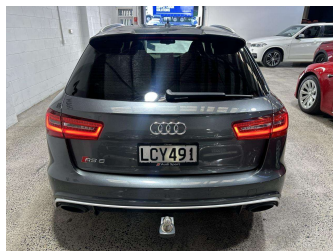

# 2014 Audi RS6 Avant V8 Quattro - NZ NEW

**Purchase Price** **\$54,990**  
Includes GST, Registration & Licensing

Finance may be available on this vehicle. Ask one of our friendly staff for more information. **MARAC**

Gain peace of mind with Mechanical Breakdown Insurance. **Ask us how.**

**Top features**  
None Listed

Body Style  
**Station Wagon**

Odometer  
**110,600 km**

Engine  
**4000 cc**

Fuel Type  
**Petrol**

Transmission  
**Auto**