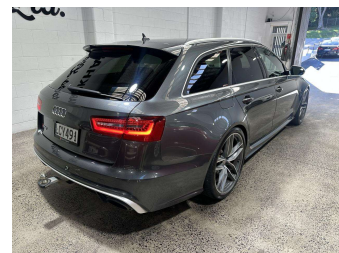

# 2014 Audi RS6 Avant V8 Quattro - NZ NEW

**Purchase Price** **\$54,990**  
Includes GST, Registration & Licensing

Finance may be available on this vehicle. Ask one of our friendly staff for more information. **MARAC**

Gain peace of mind with Mechanical Breakdown Insurance. **Ask us how.**

**Top features**  
None Listed

Body Style  
**Station Wagon**

Odometer  
**110,600 km**

Engine  
**4000 cc**

Fuel Type  
**Petrol**

Transmission  
**Auto**