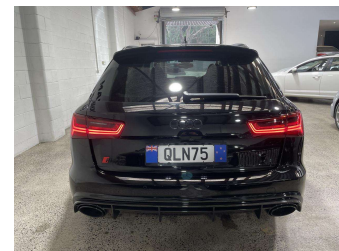

# 2016 Audi RS6 Performance - NZ NEW

Purchase Price

**\$55,000**

Includes GST, Registration & Licensing

Finance may be available on this vehicle. Ask one of our friendly staff for more information.

**MARAC**

## Top features

None Listed

Body Style

**5 door, Station Wagon**

Odometer

**96,950 km**

Engine

**3993 cc, Internal Combustion**